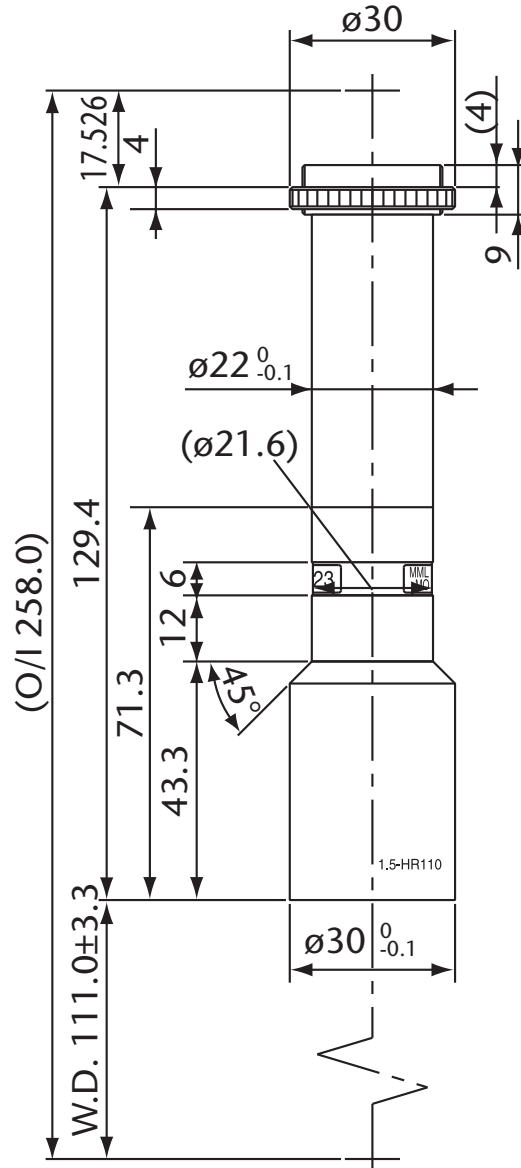

Pyramid Imaging

945 East 11th Avenue Tampa, FL 33605
sales@pyramidimaging.com
www.pyramidimaging.com
813-786-3785

Model Name : MML1.5-HR110
SCHOTT MORITEX Corporation