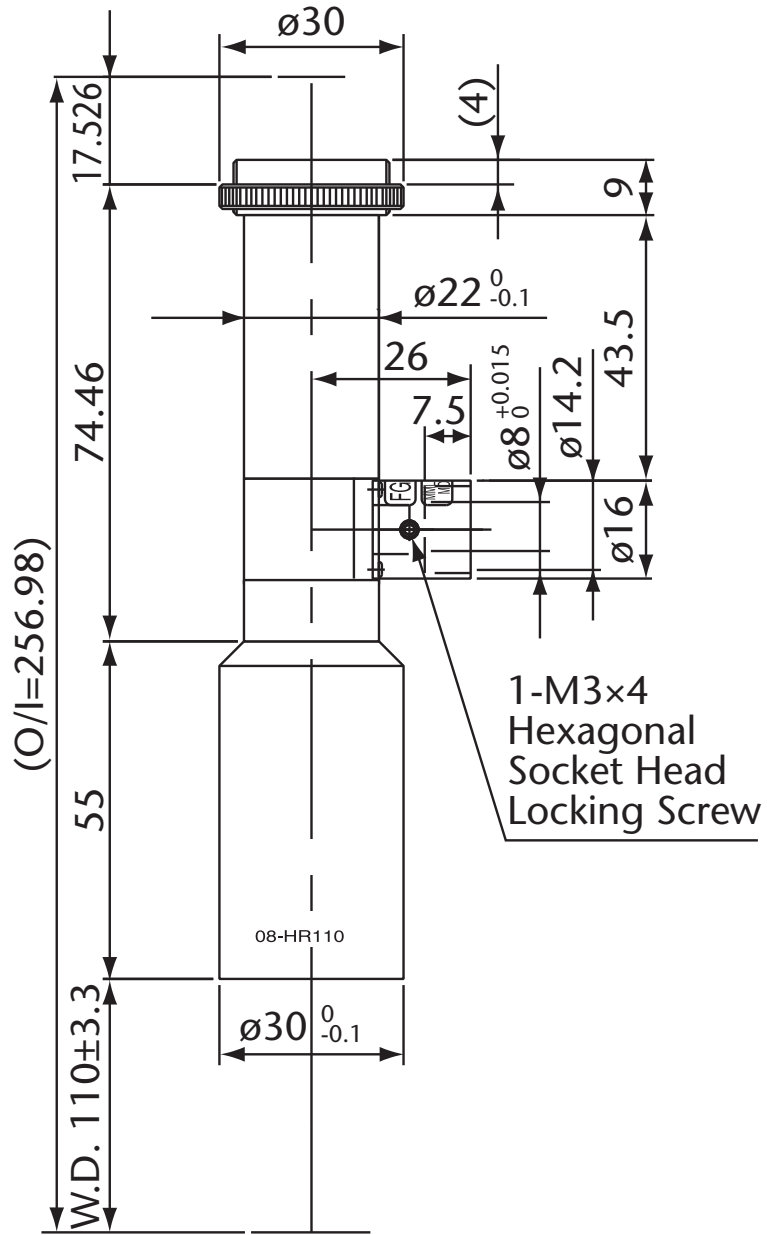

Pyramid Imaging

945 East 11th Avenue Tampa, FL 33605
sales@pyramidimaging.com
www.pyramidimaging.com
813-786-3785

Model Name : MML08-HR110D
SCHOTT MORITEX Corporation