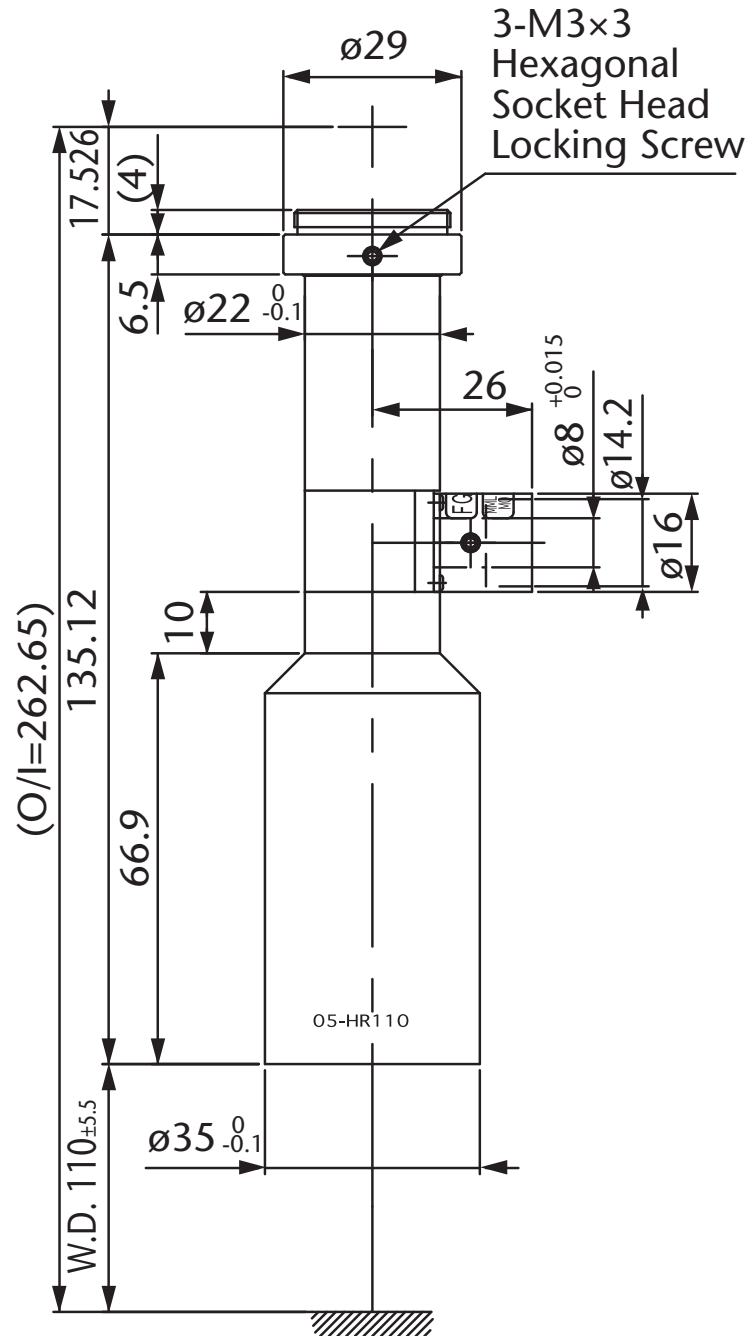

Pyramid Imaging

945 East 11th Avenue Tampa, FL 33605
sales@pyramidimaging.com
www.pyramidimaging.com
813-786-3785

Model Name : MML05-HR110D
SCHOTT MORITEX Corporation