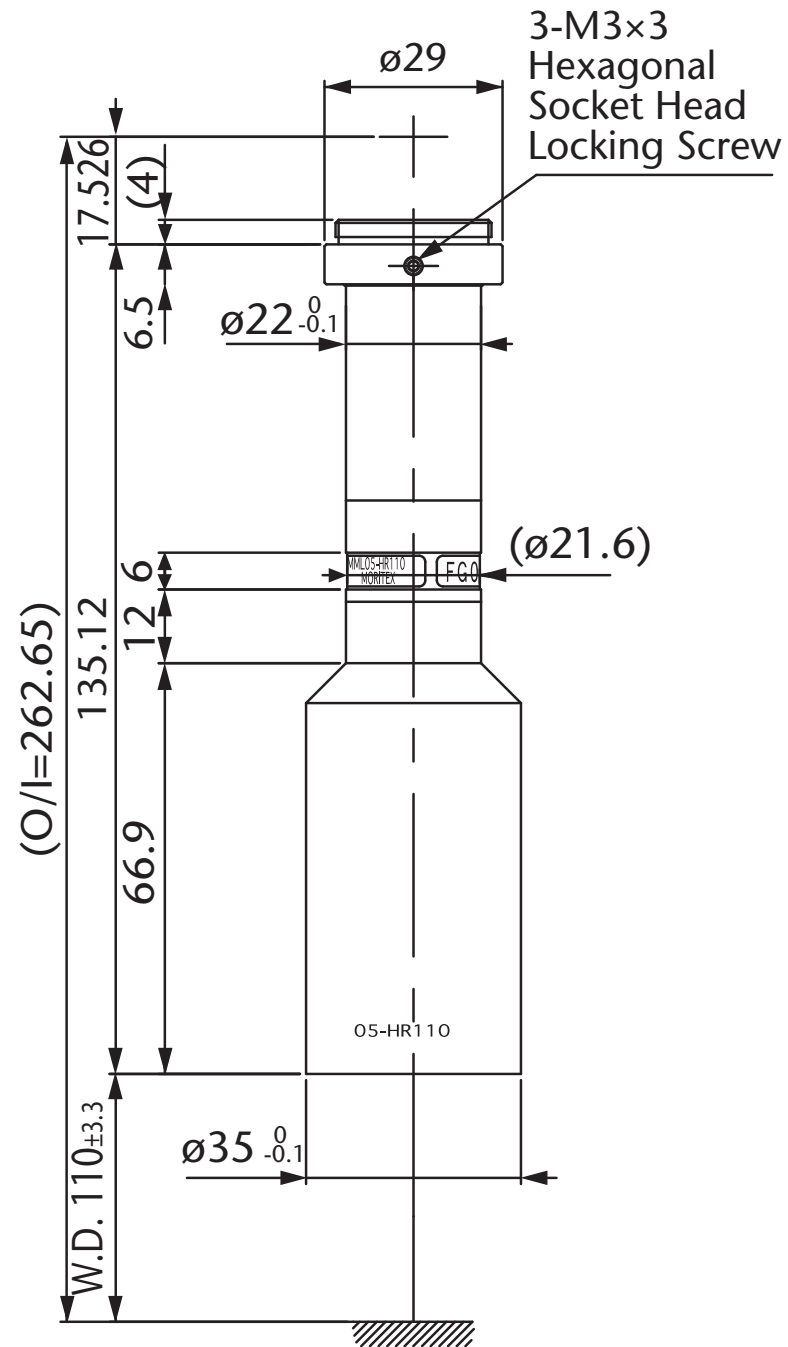

Pyramid Imaging

945 East 11th Avenue Tampa, FL 33605  
sales@pyramidimaging.com  
www.pyramidimaging.com  
813-786-3785

Model Name : MML05-HR110  
SCHOTT MORITEX Corporation