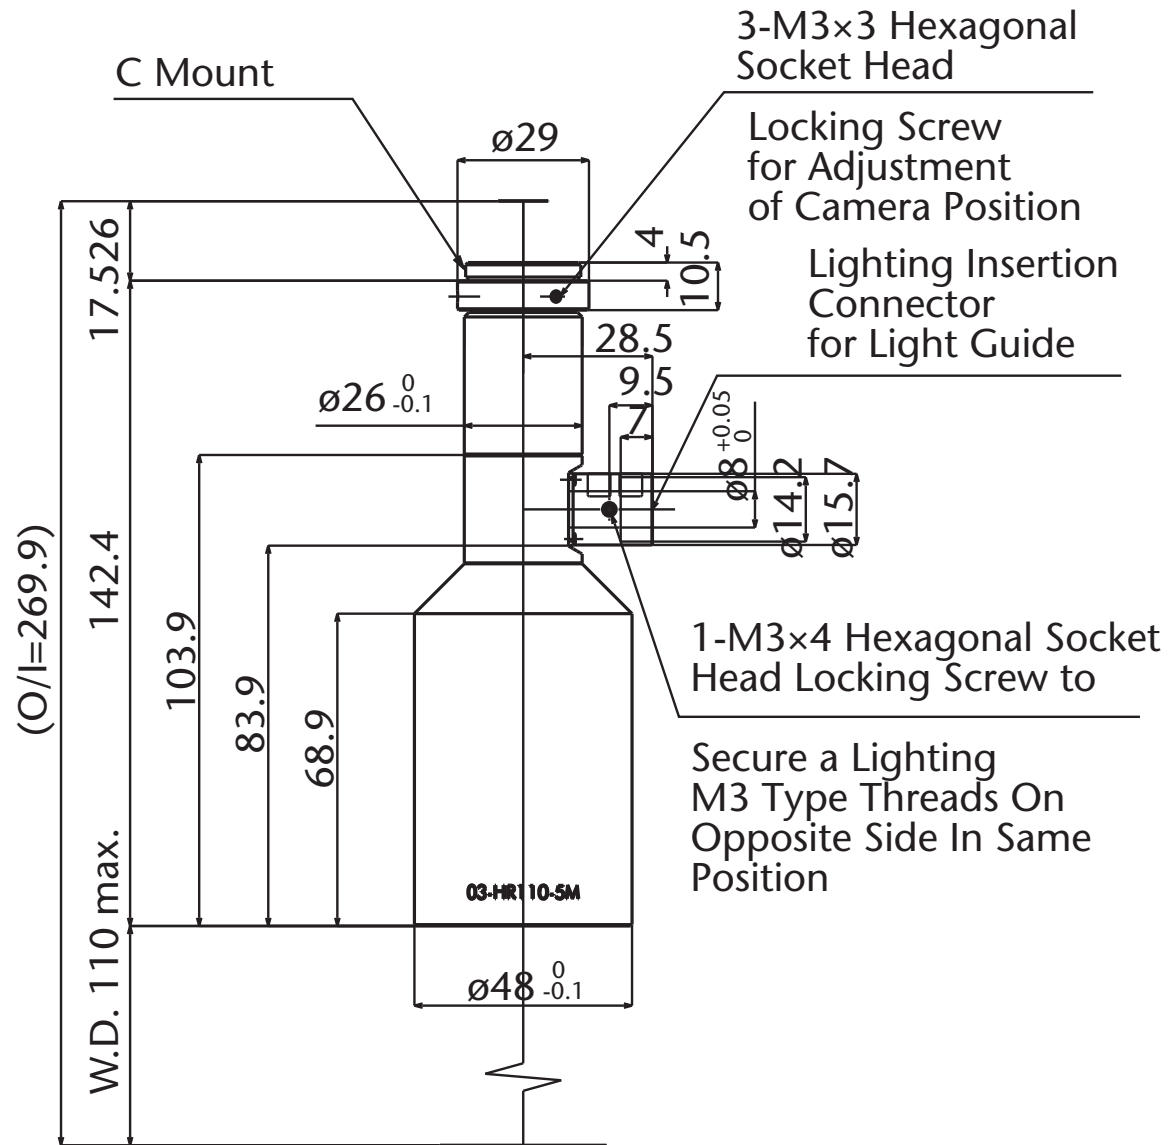

Pyramid Imaging

945 East 11th Avenue Tampa, FL 33605
sales@pyramidimaging.com
www.pyramidimaging.com
813-786-3785

Model Name : MML03-HR110D-5M
SCHOTT MORITEX Corporation