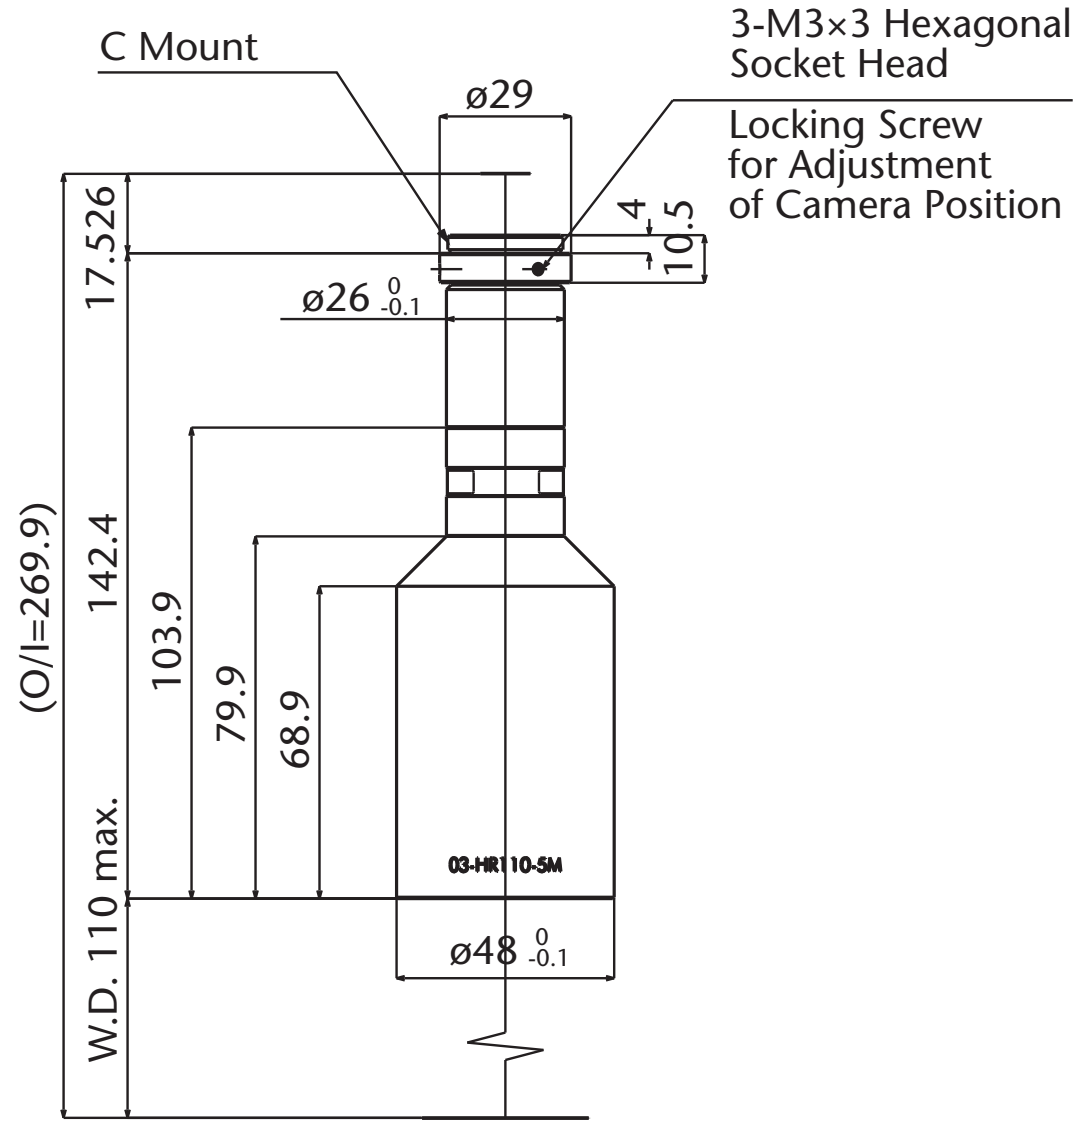

Pyramid Imaging

945 East 11th Avenue Tampa, FL 33605
sales@pyramidimaging.com
www.pyramidimaging.com
813-786-3785

Model Name : MML03-HR110-5M
SCHOTT MORITEX Corporation