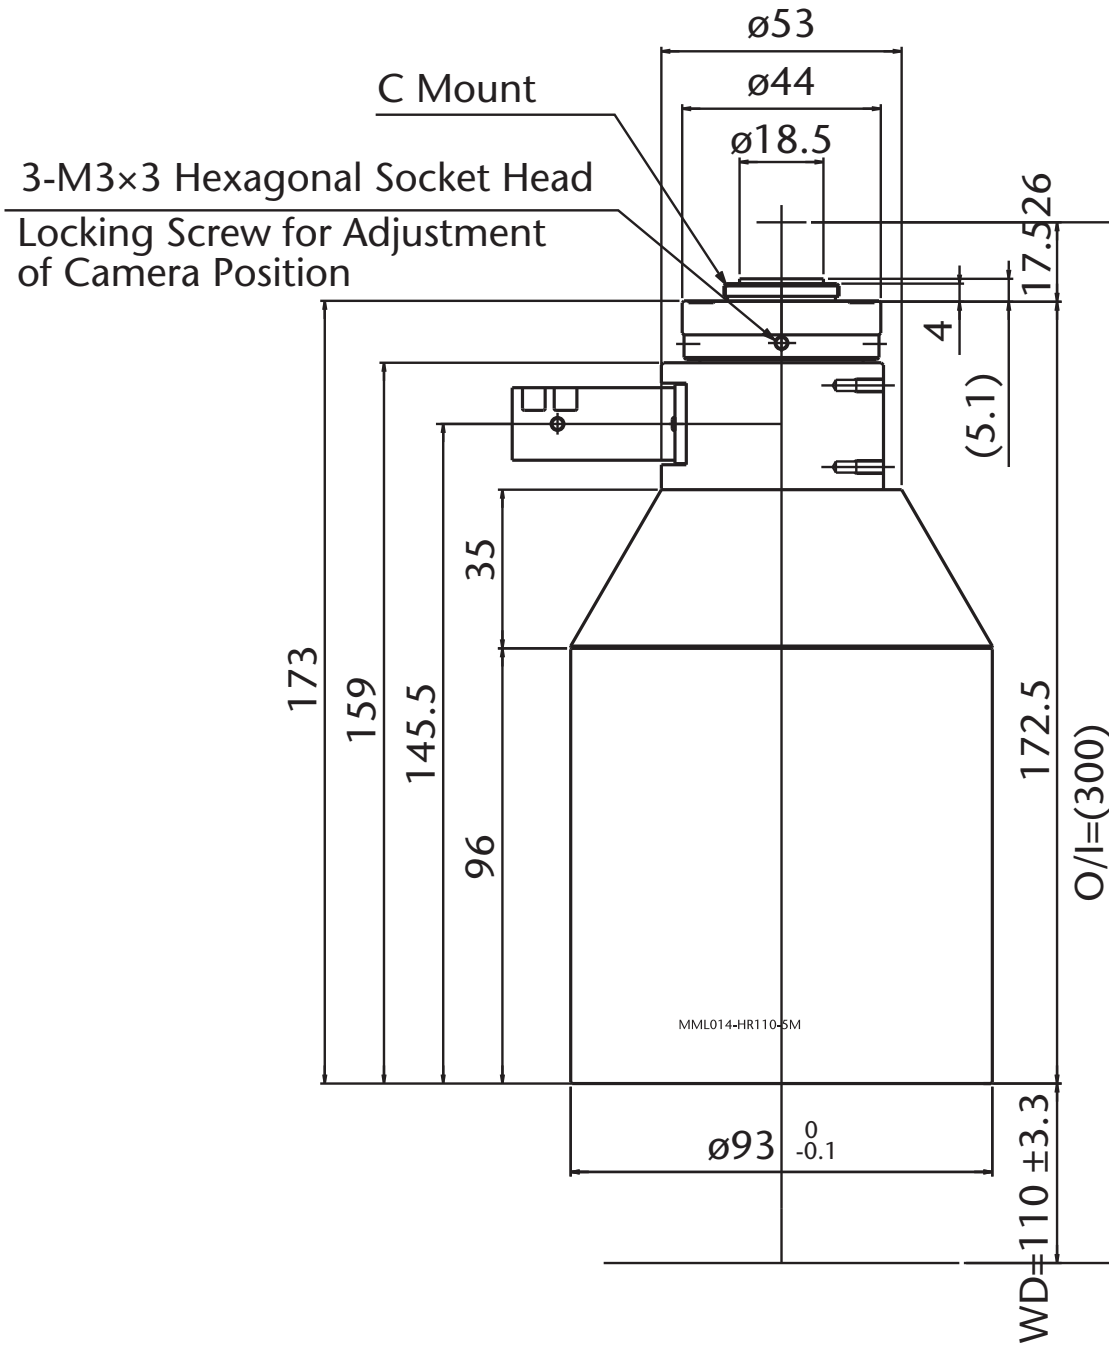

Pyramid Imaging

945 East 11th Avenue Tampa, FL 33605
sales@pyramidimaging.com
www.pyramidimaging.com
813-786-3785

Model Name : MML014-HR110D-5M
SCHOTT MORITEX Corporation