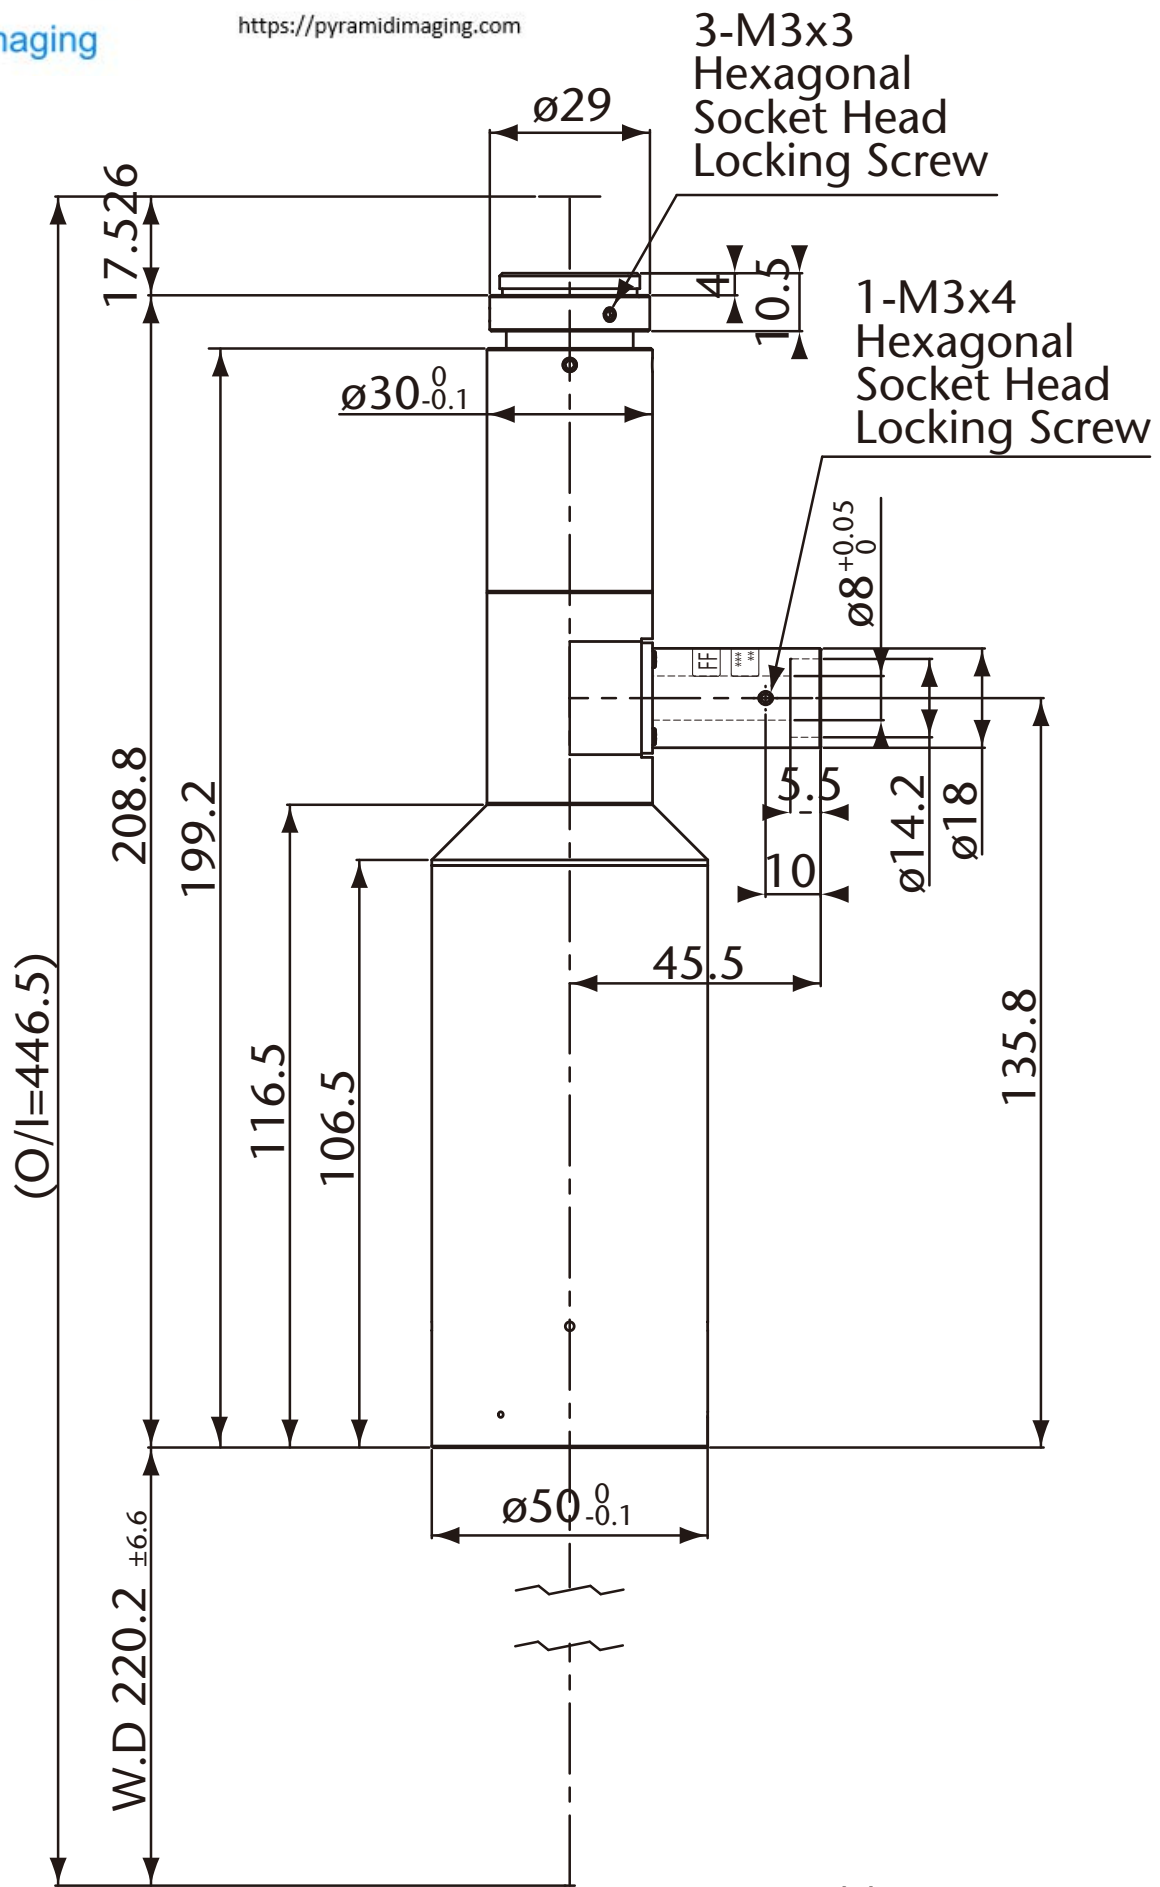

945 East 11th Avenue Tampa, FL 33605

Phone: (813) 984-0125

Contact: Sales@ pyramidimaging.com

<https://pyramidimaging.com>

Model Name : MML6-HR220D
SCHOTT MORITEX CORPORATION