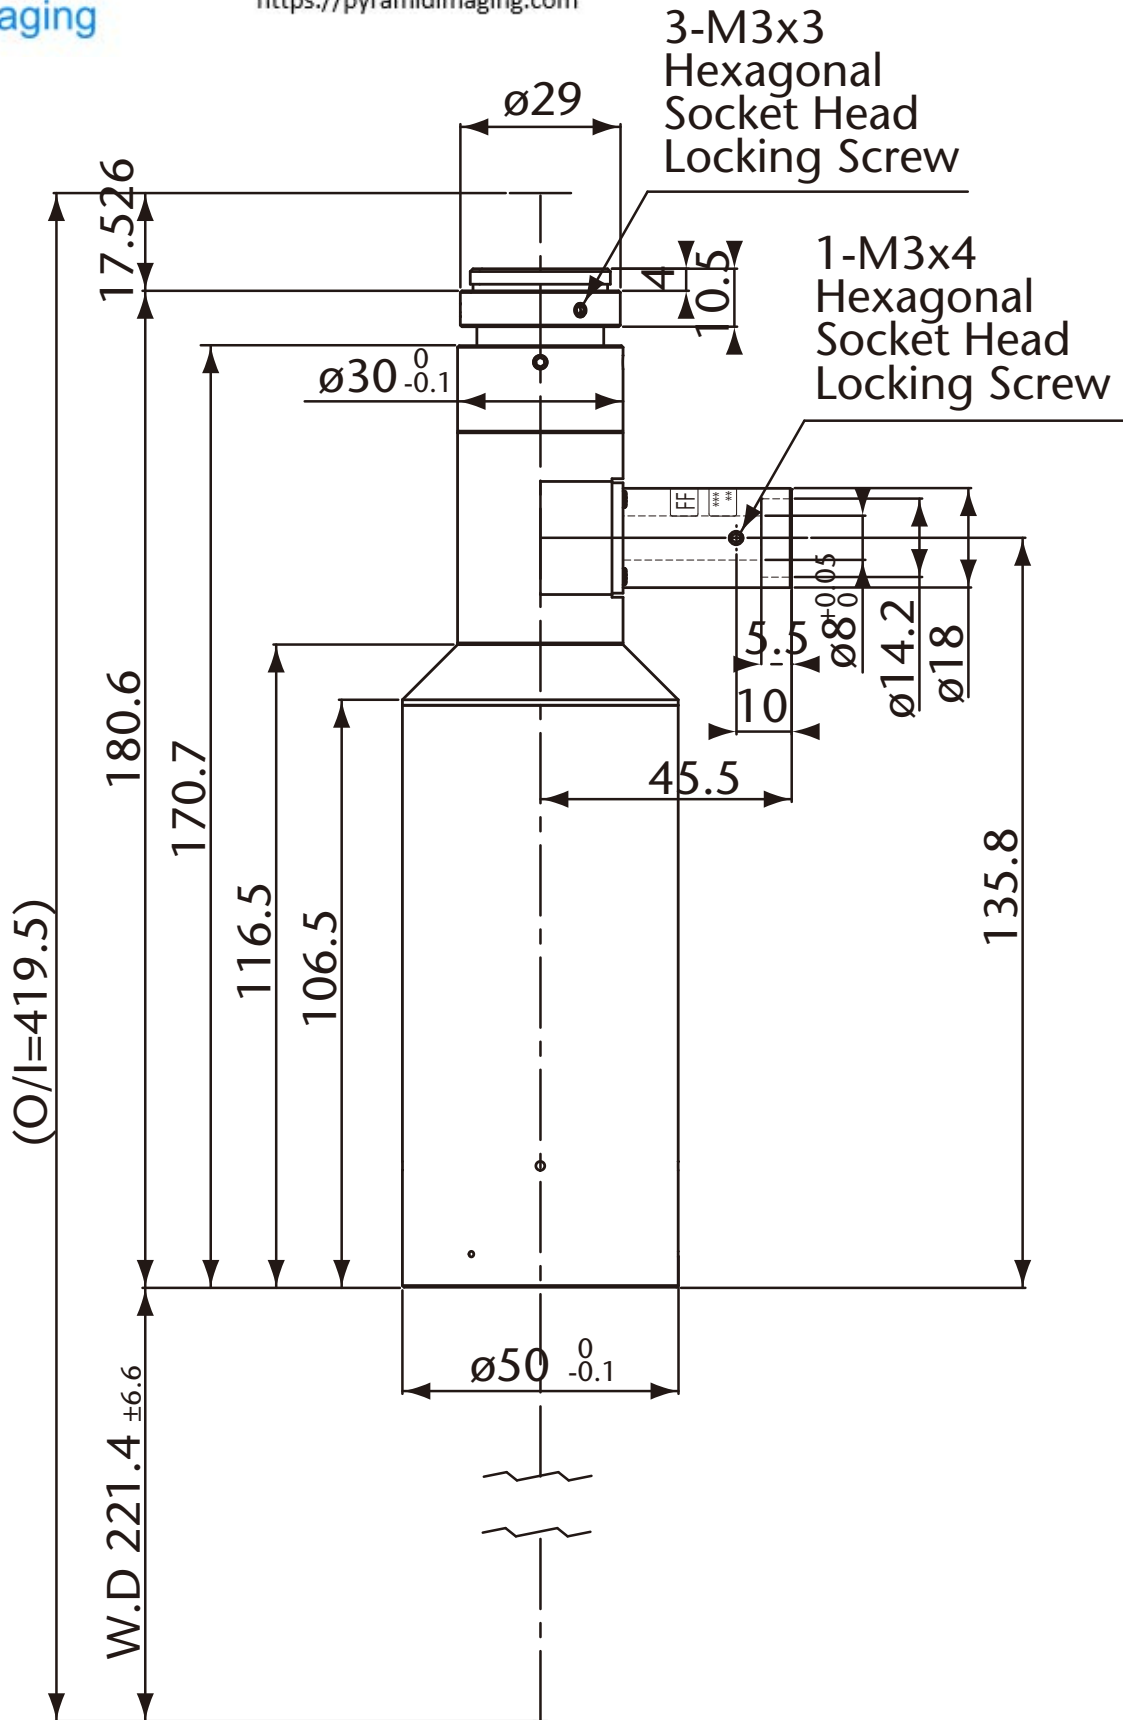

945 East 11th Avenue Tampa, FL 33605

Phone: (813) 984-0125

Contact: Sales@pyramidimaging.com

<https://pyramidimaging.com>

Model Name : MML4-HR220D
SCHOTT MORITEX Corporation