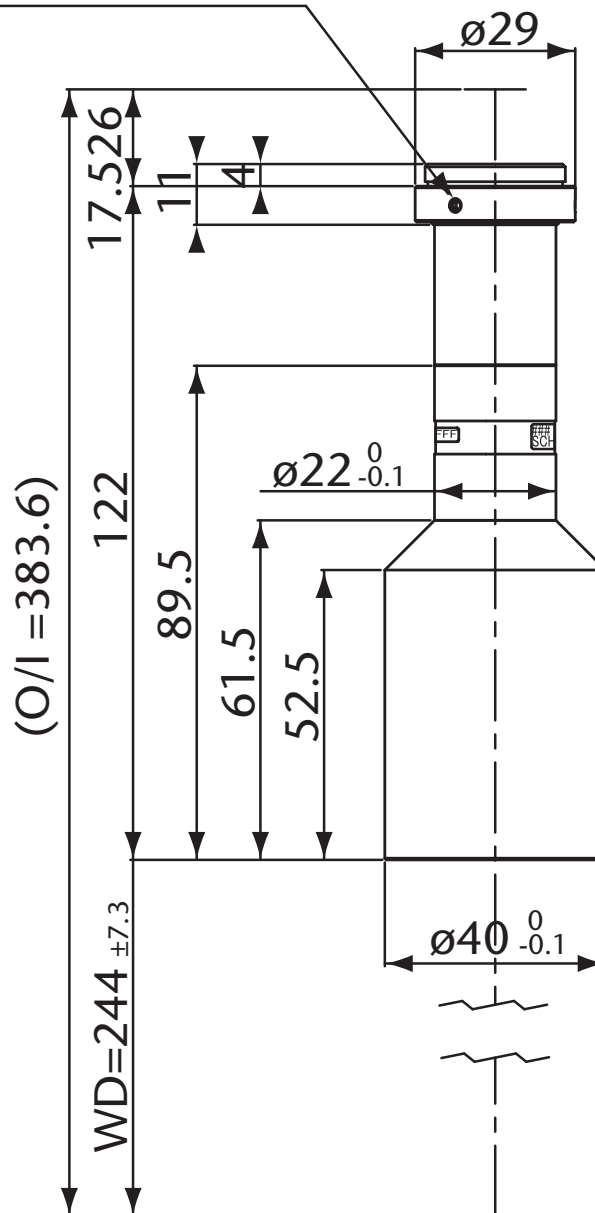

### 3-M3x3 Hexagonal Socket Head Locking Screw

Model Name : MML1-HR244  
SCHOTT MORITEX Corporation