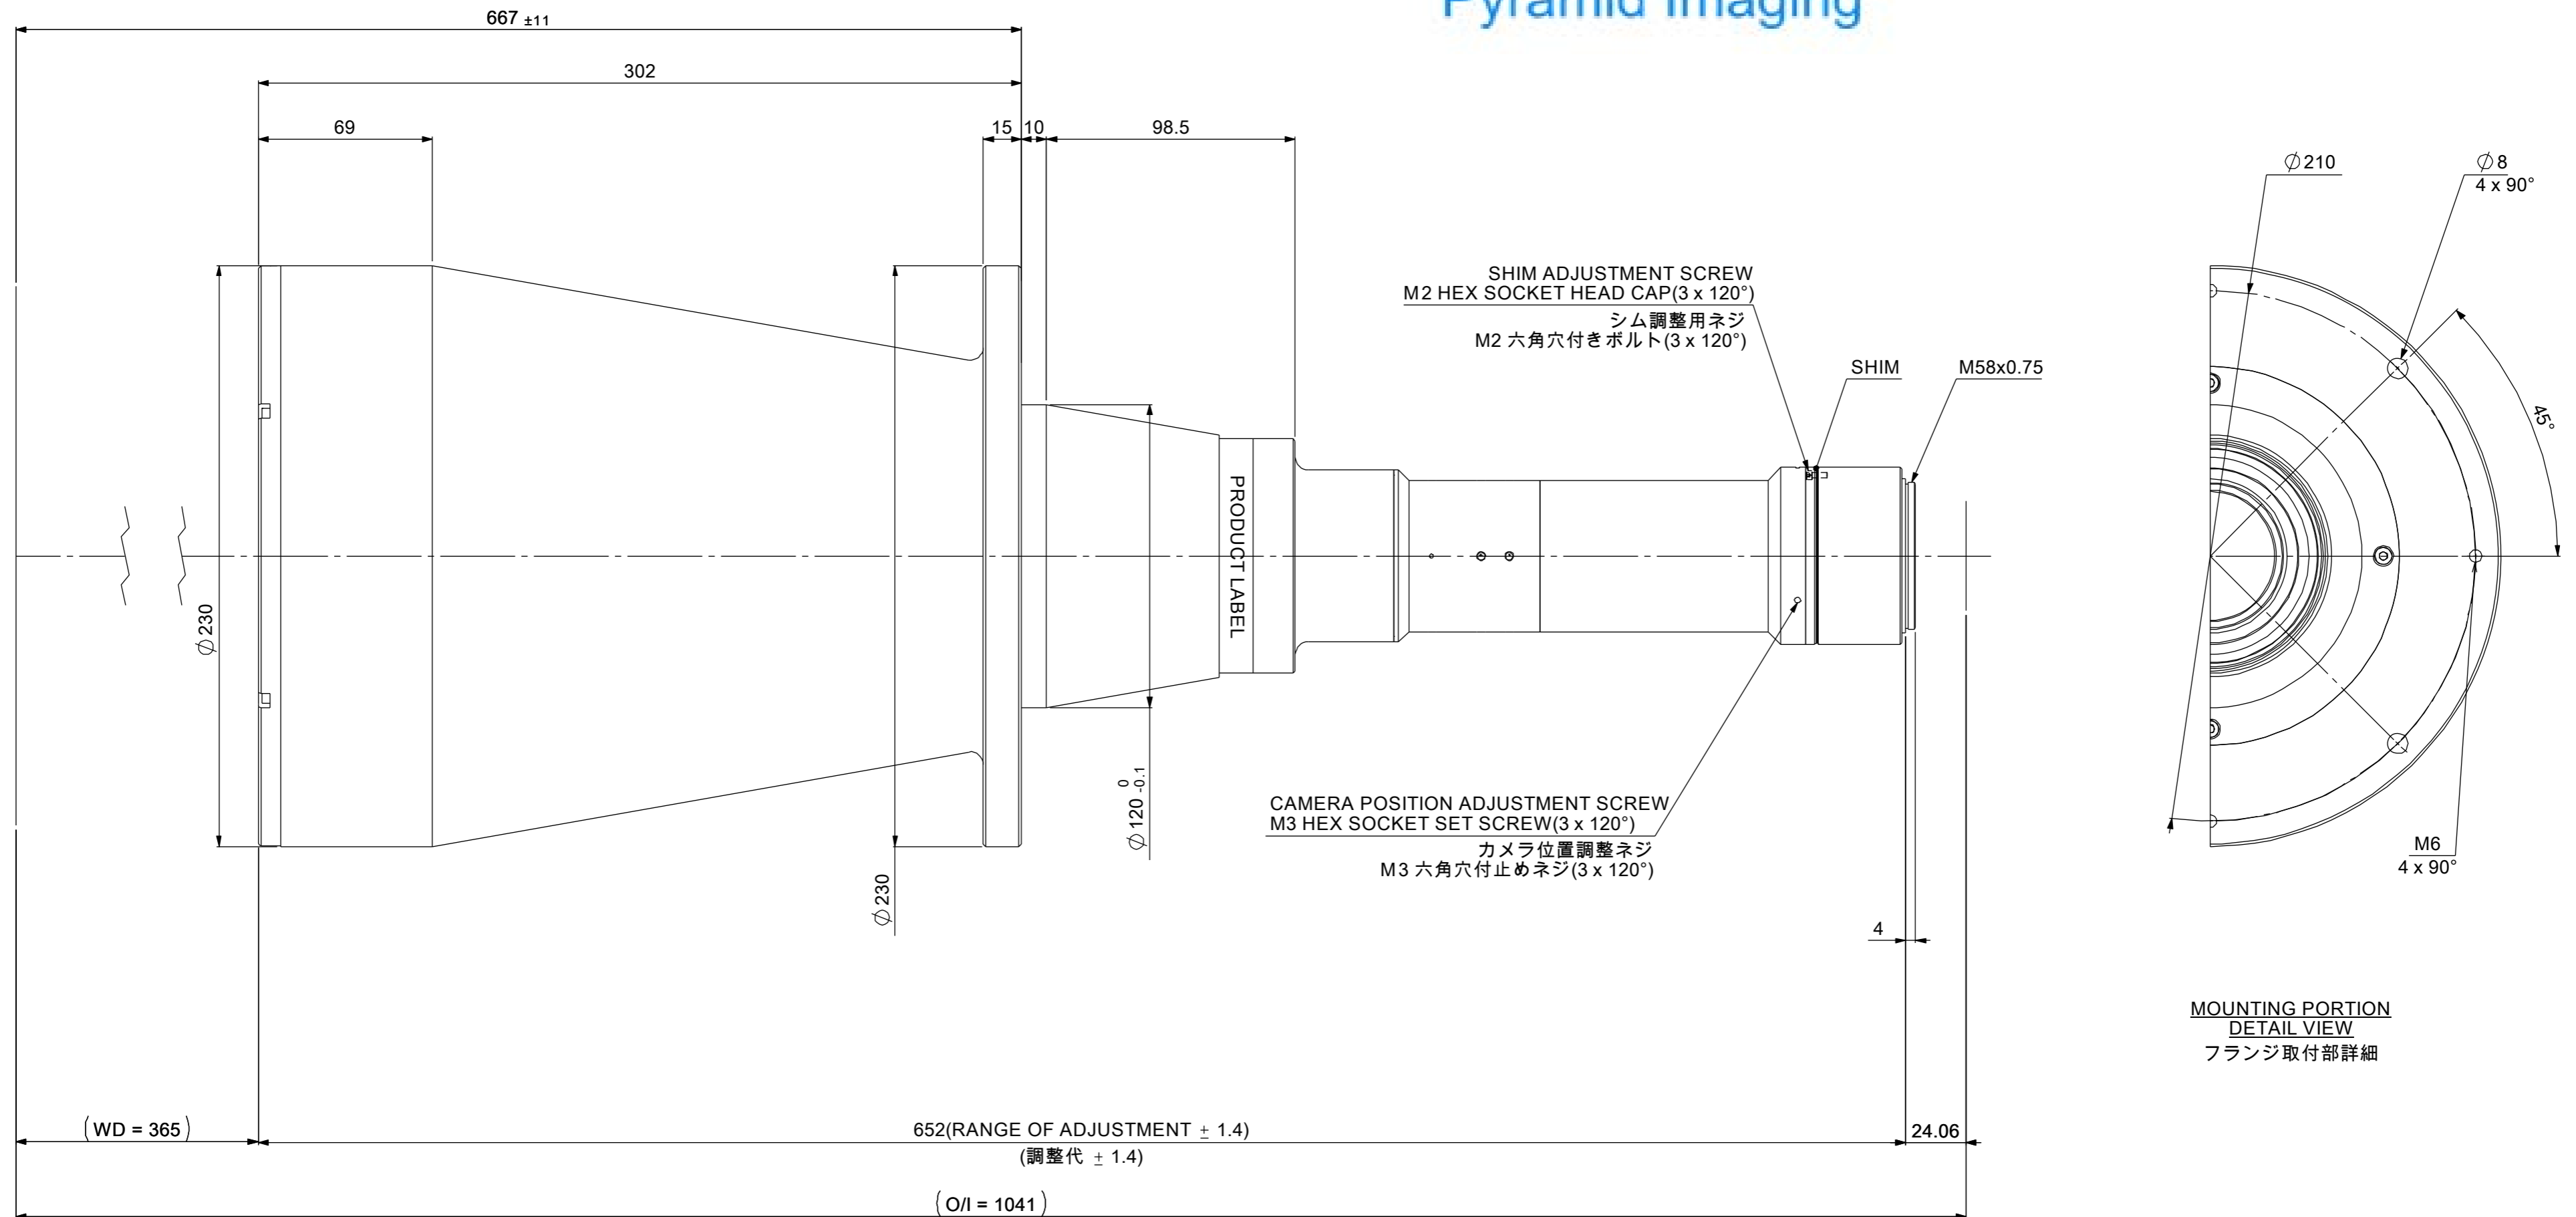

945 East 11<sup>th</sup> Avenue Tampa, FL 33605

Phone: (813) 984-0125

Contact: Sales@ pyramidimaging.com

<https://pyramidimaging.com>

MAGNIFICATION : 0.22 x  
光学倍率 : 0.22 x

Model Name : MTL-19543M58-022  
MORITEX CORPORATION