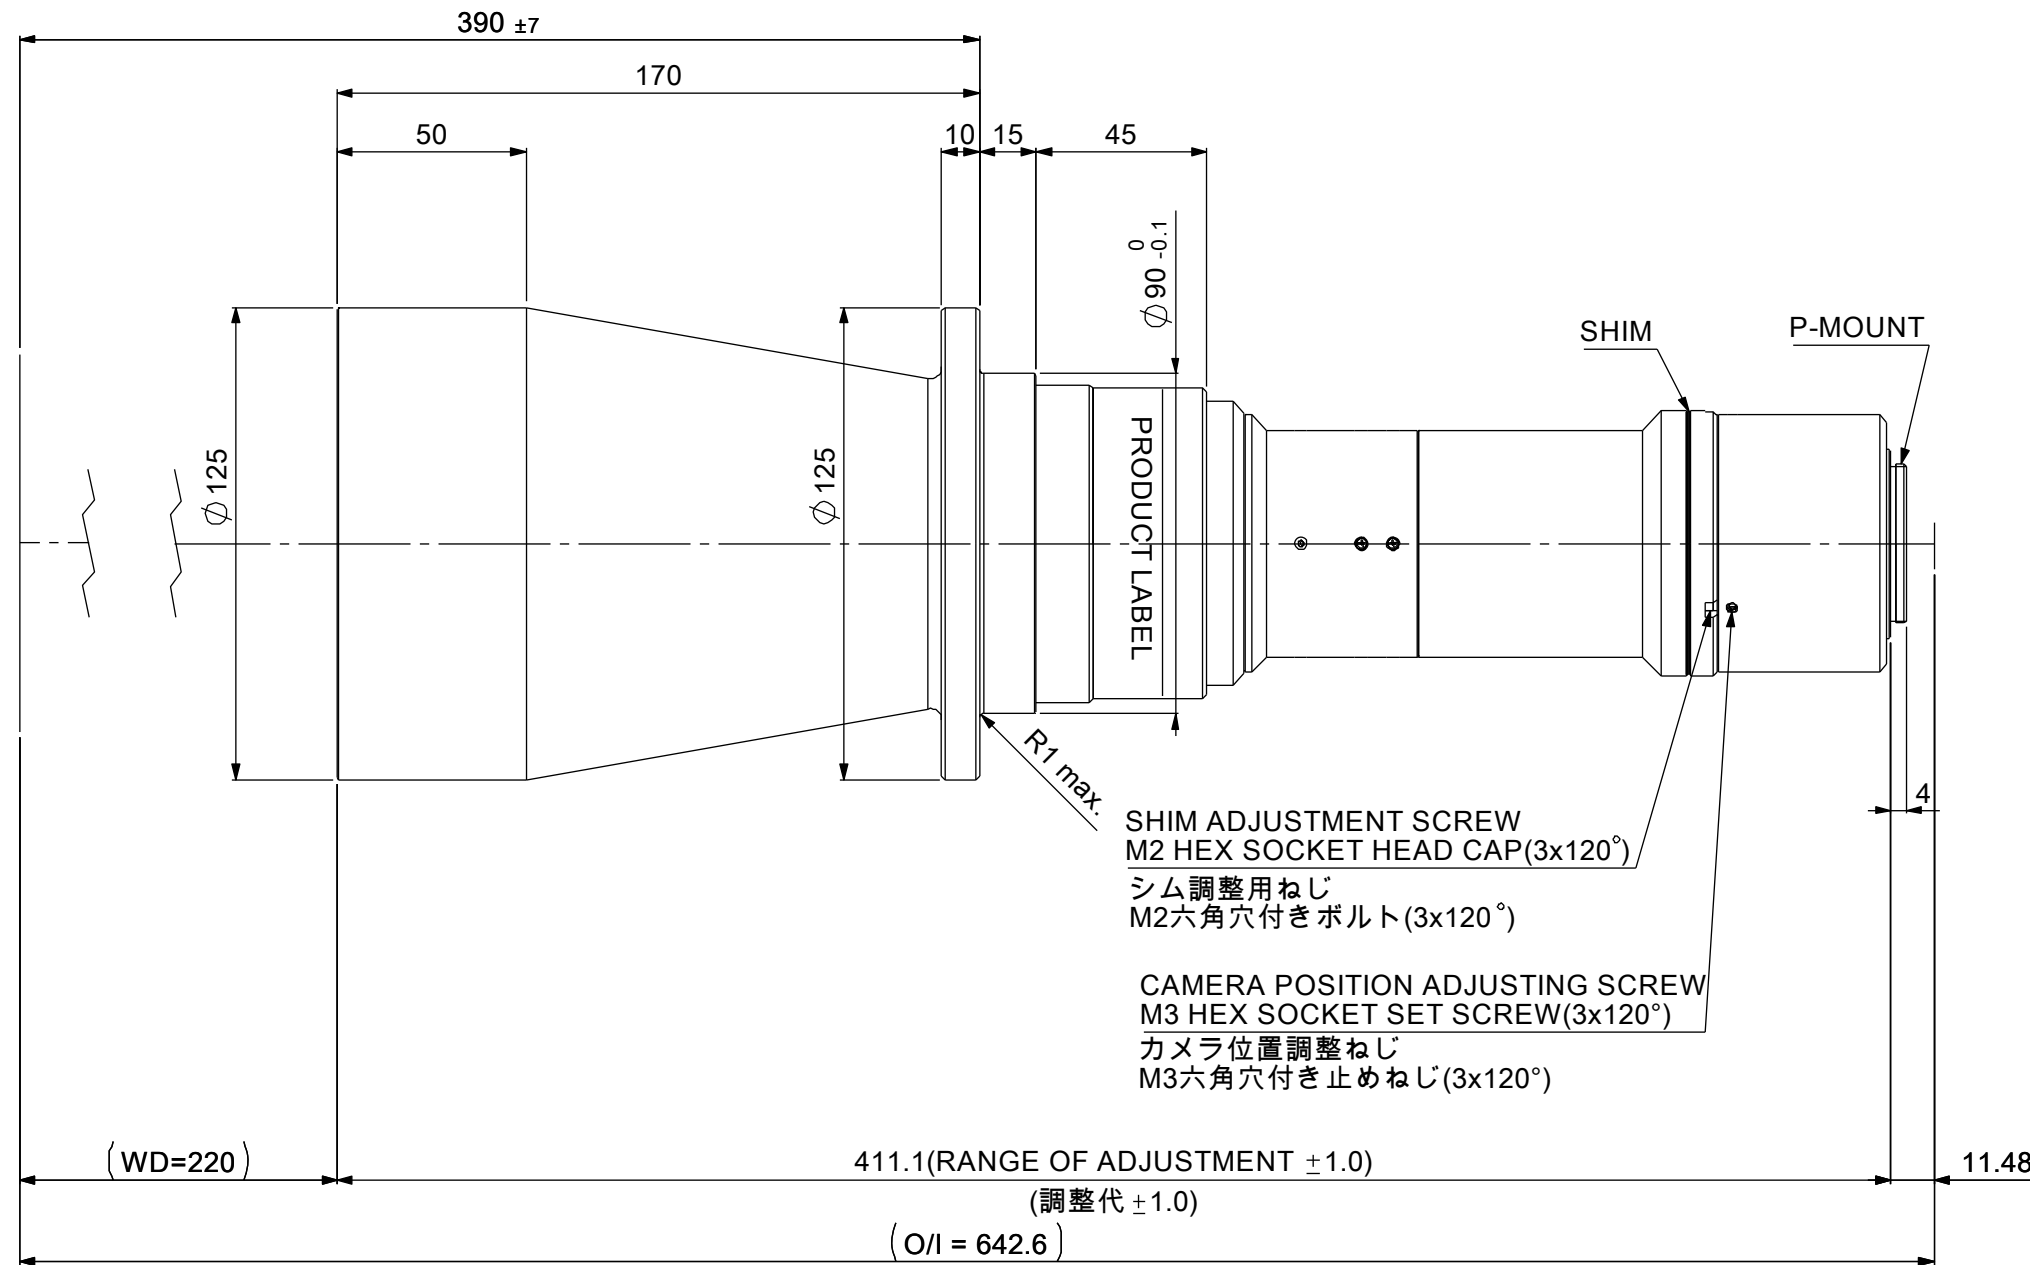

MOUNTING PORTION
DETAIL VIEW

フランジ取付部詳細

MAGNIFICATION : 0.35x
光学倍率 : 0.35x

Model Name : MTL-10035P-035
MORITEX CORPORATION