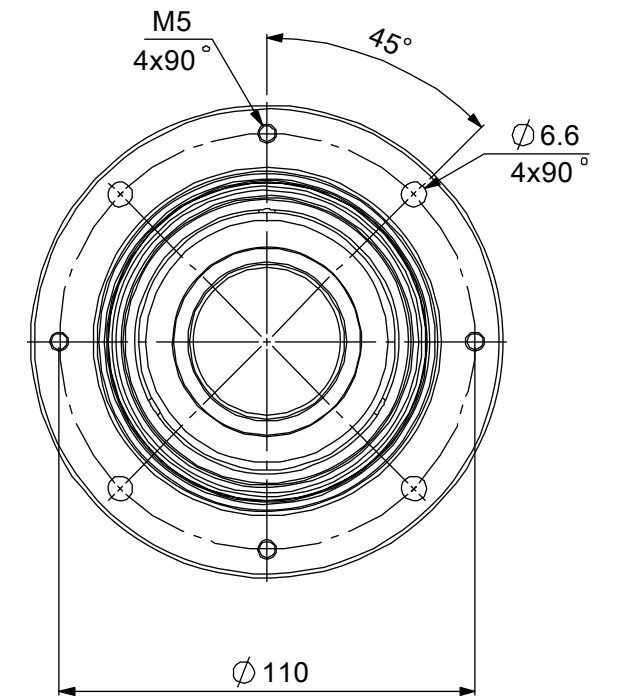

945 East 11<sup>th</sup> Avenue Tampa, FL 33605

Phone: (813) 984-0125

Contact: Sales@pyramidimaging.com

https://pyramidimaging.com

MOUNTING PORTION  
DETAIL VIEW

フランジ取付部詳細

MAGNIFICATION : 0.35x  
光学倍率 : 0.35x

Model Name : MTL-10035P-035  
MORITEX CORPORATION