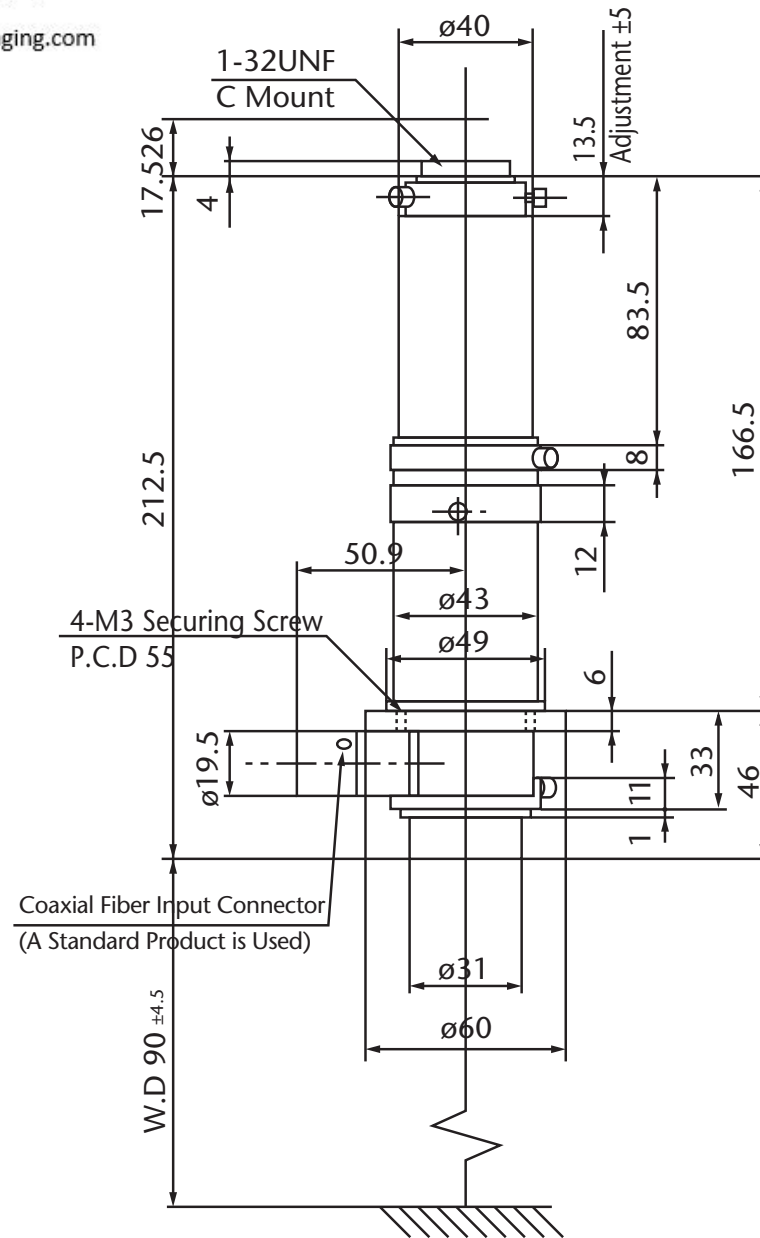

945 East 11th Avenue Tampa, FL 33605

Phone: (813) 984-0125

Contact: Sales@ pyramidimaging.com

<https://pyramidimaging.com>

Model Name : ML-Z07545D
SCHOTT MORITEX Corporation