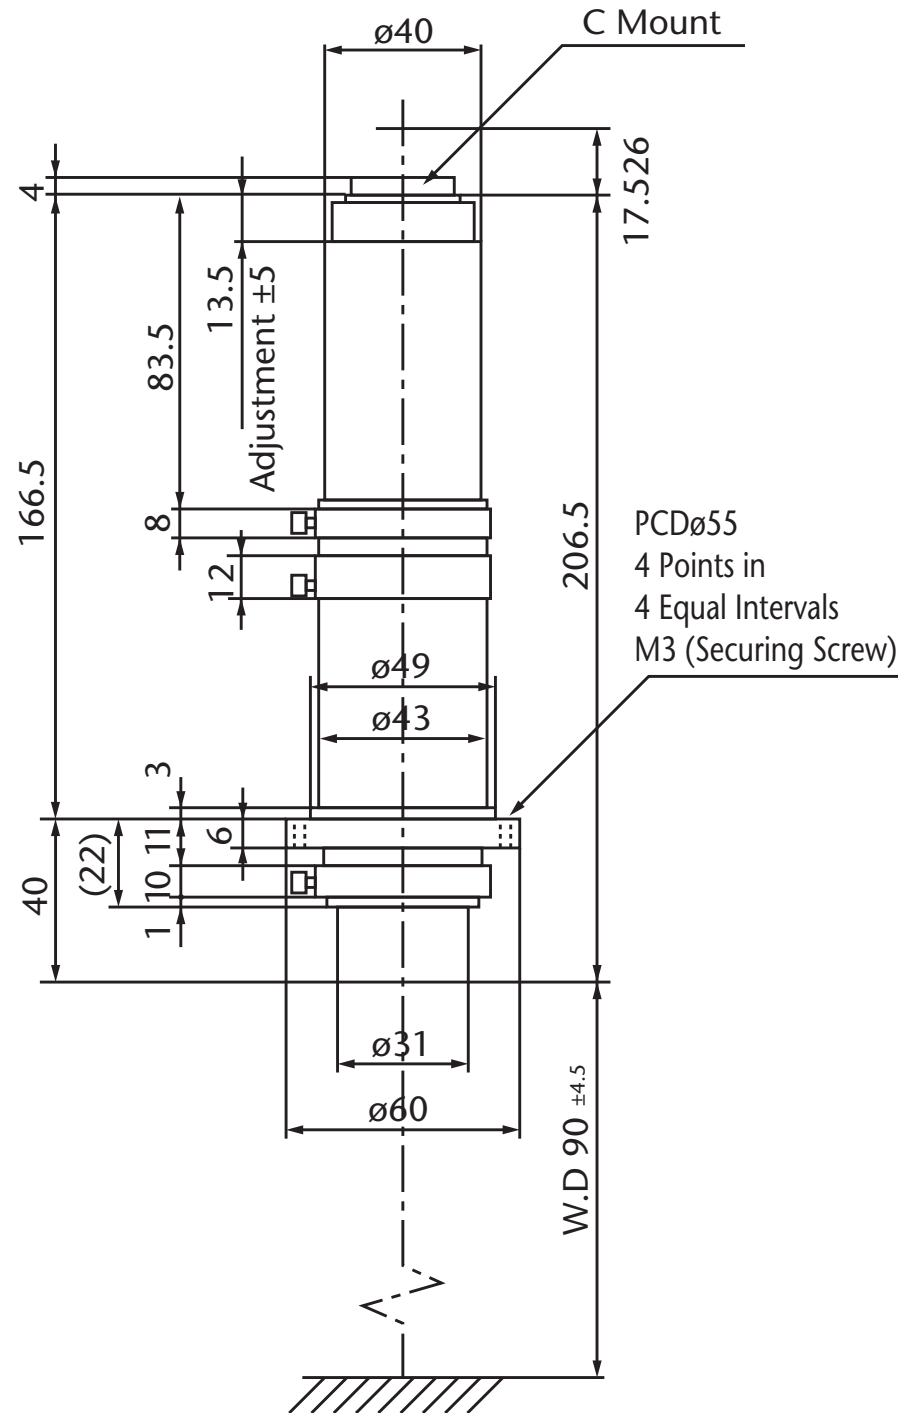

Pyramid Imaging

945 East 11th Avenue Tampa, FL 33605  
sales@pyramidimaging.com  
www.pyramidimaging.com  
813-786-3785

Model Name : ML-Z07545  
SCHOTT MORITEX Corporation