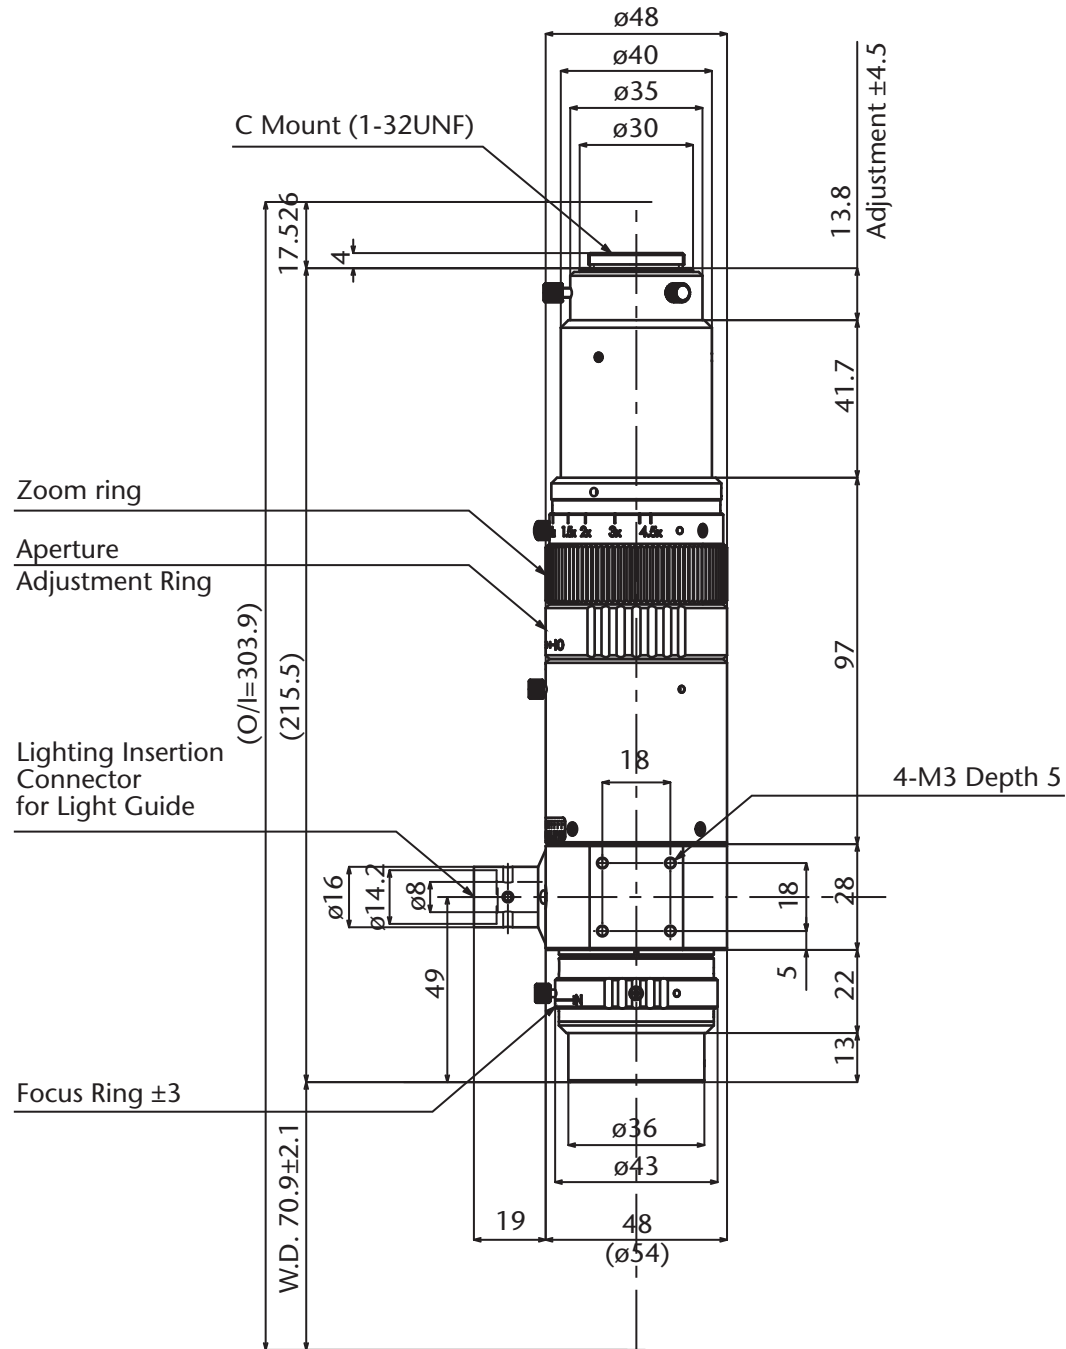

Pyramid Imaging

945 East 11th Avenue Tampa, FL 33605
sales@pyramidimaging.com
www.pyramidimaging.com
813-786-3785

Model Name : ML-Z07545HRD
SCHOTT MORITEX Corporation