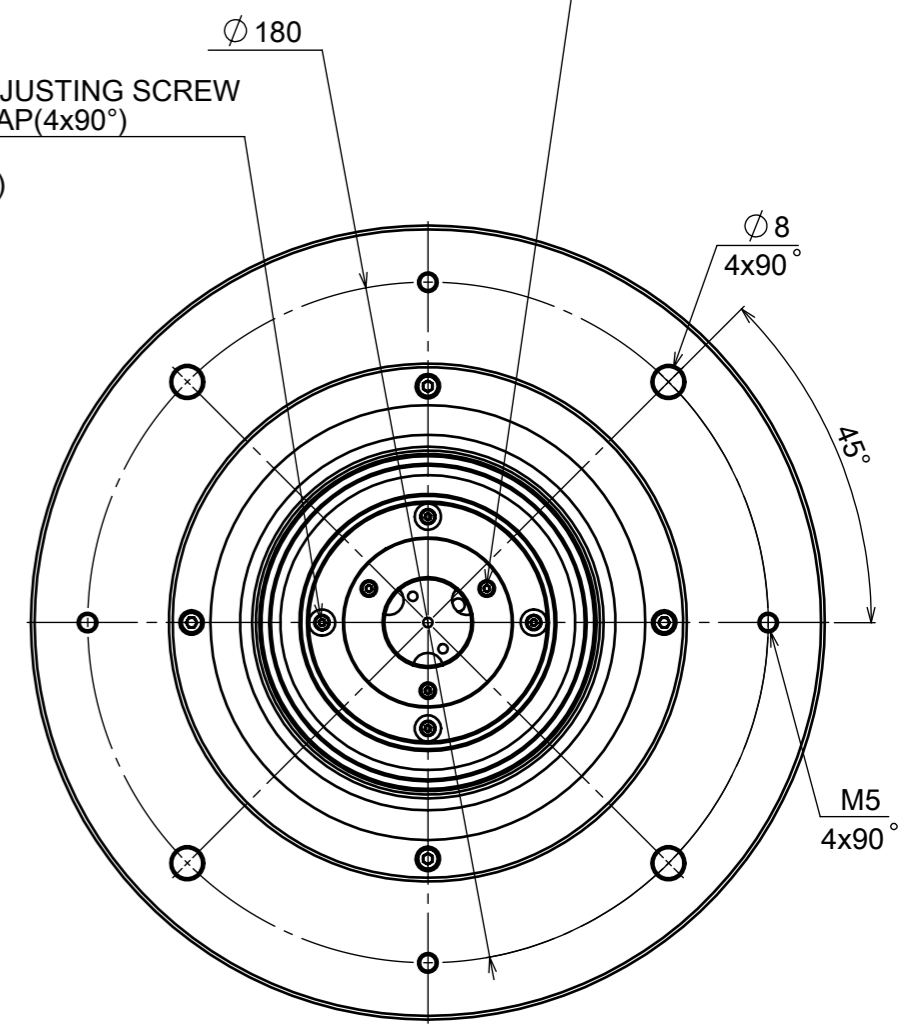

945 East 11th Avenue Tampa, FL 33605

Phone: (813) 984-0125

Contact: Sales@pyramidimaging.com

https://pyramidimaging.com

ILLUMINATION ANGLE ADJUSTING SCREW
M2 HEX SOCKET HEAD CAP(4x90°)
照明角度調整用ねじ
M2六角穴付きボルト(4x90°)

ILLUMINATION ANGLE ADJUSTING SCREW
M3 HEX SOCKET SET SCREW(4x90°)
照明角度調整用ねじ
M3六角穴付き止めねじ(4x90°)

SHIM ADJUSTMENT SCREW
M2 HEX SOCKET HEAD CAP(3x120°)
シム調整用ねじ
M2六角穴付きボルト(3x120°)

MOUNTING PORTION
DETAIL VIEW
フランジ取付部詳細

MODEL NAME : MTI-180-CW-070
MORITEX Corporation