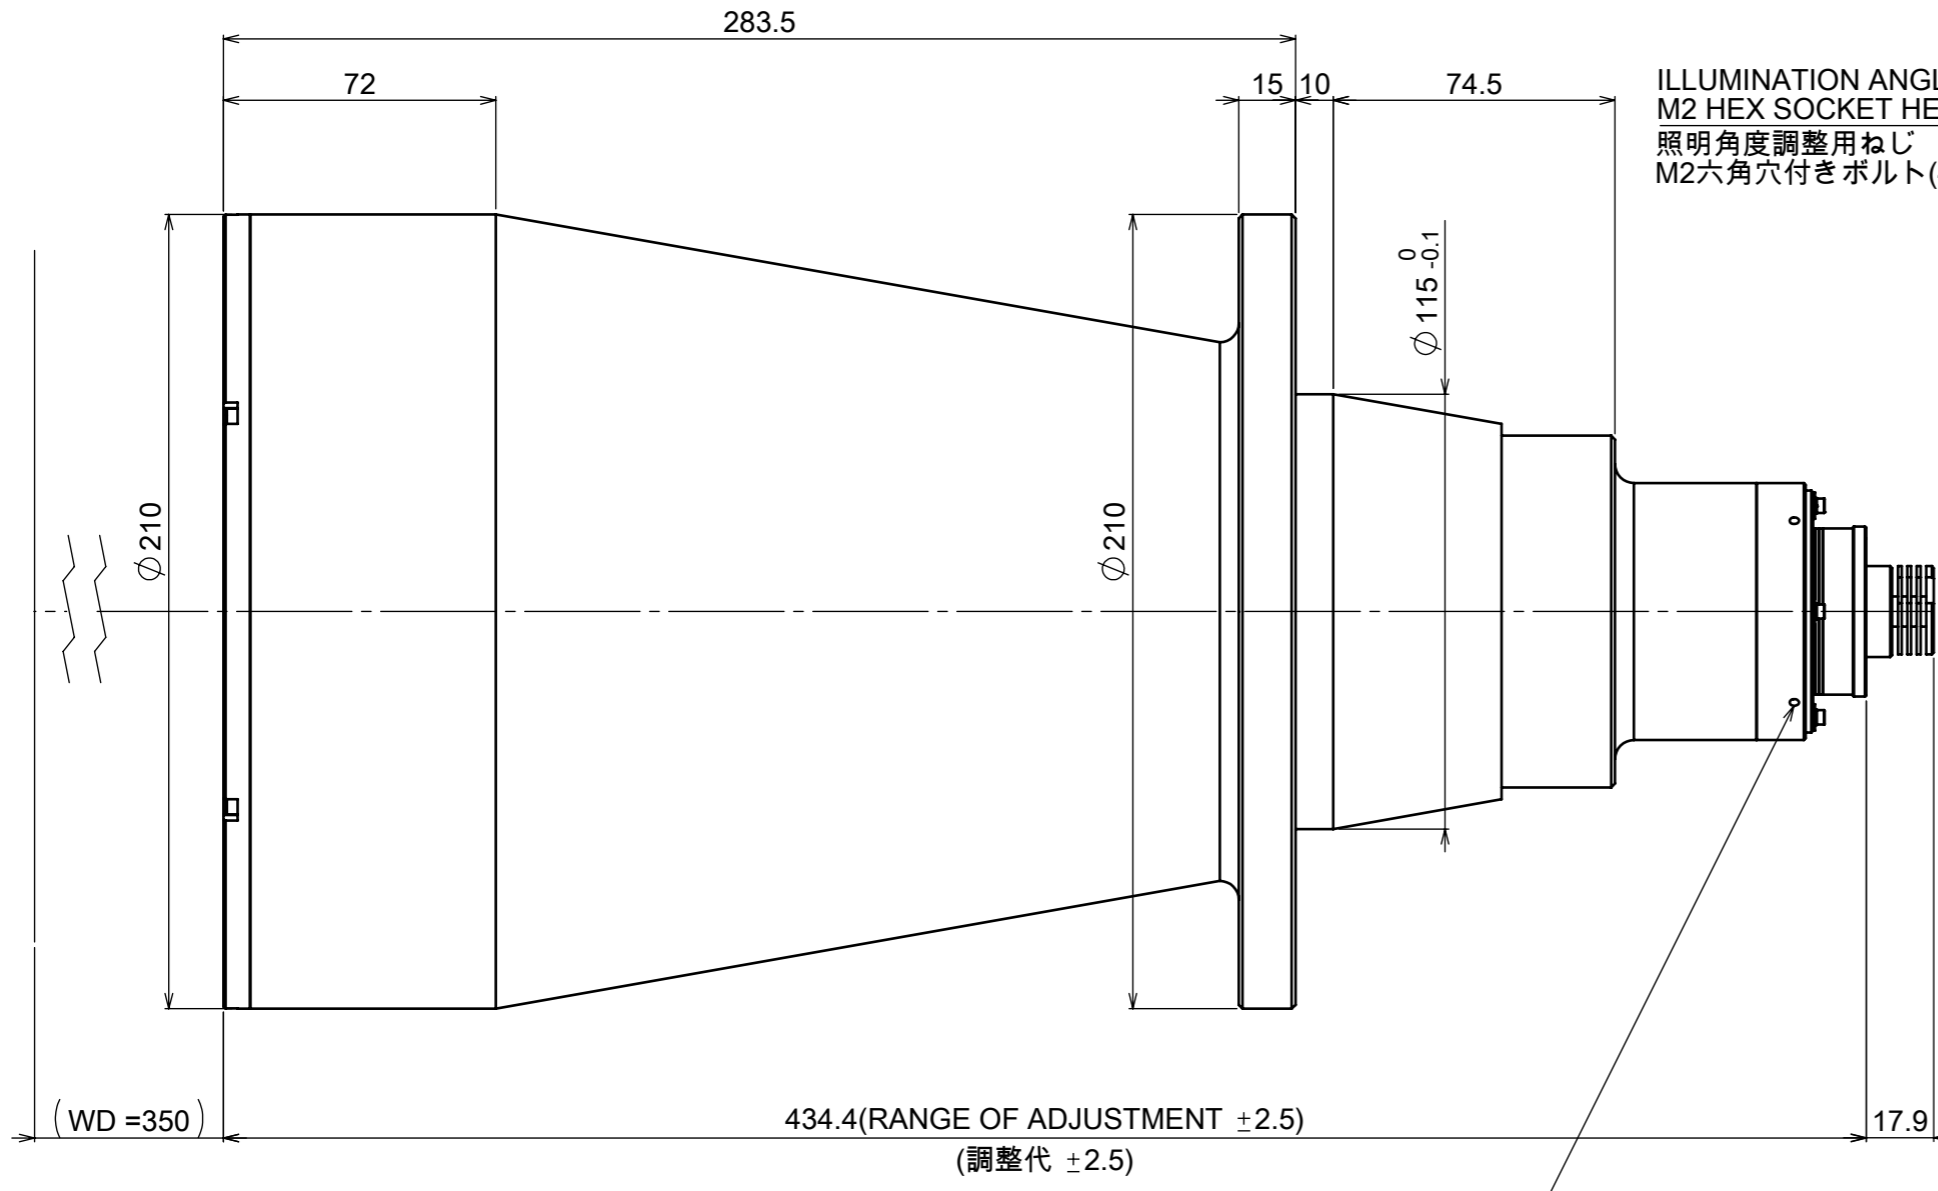

945 East 11th Avenue Tampa, FL 33605

Phone: (813) 984-0125

Contact: Sales@pyramidimaging.com

https://pyramidimaging.com

ILLUMINATION ANGLE ADJUSTING SCREW
M2 HEX SOCKET HEAD CAP(4x90°)
照明角度調整用ねじ
M2六角穴付きボルト(4x90°)

ILLUMINATION ANGLE ADJUSTING SCREW
M3 HEX SOCKET SET SCREW(4x90°)
照明角度調整用ねじ
M3六角穴付き止めねじ(4x90°)

SHIM ADJUSTMENT SCREW
M2 HEX SOCKET HEAD CAP(3x120°)
シム調整用ねじ
M2六角穴付きボルト(3x120°)

MOUNTING PORTION
DETAIL VIEW
フランジ取付部詳細

MODEL NAME : MTI-180-CW-070
MORITEX Corporation