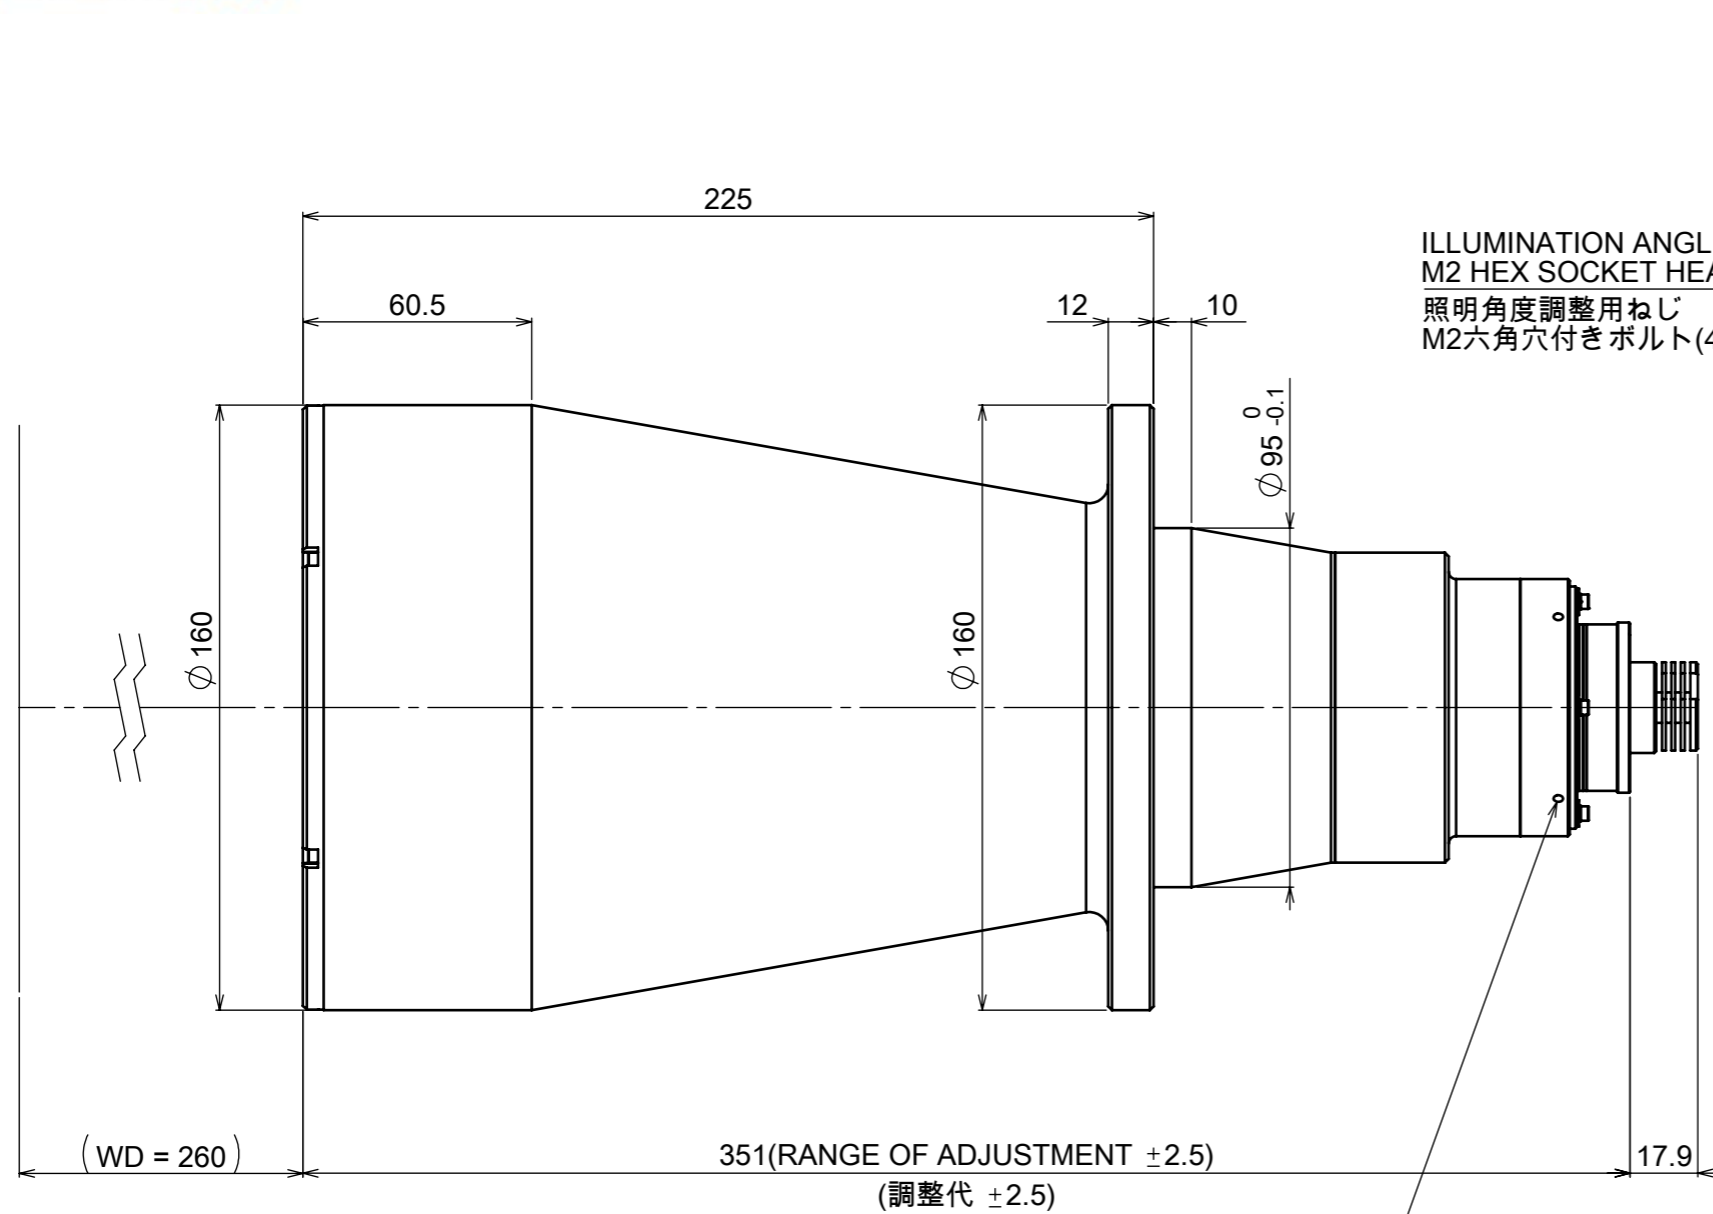

945 East 11<sup>th</sup> Avenue Tampa, FL 33605

Phone: (813) 984-0125

Contact: Sales@pyramidimaging.com

<https://pyramidimaging.com>

ILLUMINATION ANGLE ADJUSTING SCREW  
M3 HEX SOCKET SET SCREW(4x90°)  
照明角度調整用ねじ  
M3六角穴付き止めねじ(4x90°)

ILLUMINATION ANGLE ADJUSTING SCREW  
M2 HEX SOCKET HEAD CAP(4x90°)  
照明角度調整用ねじ  
M2六角穴付きボルト(4x90°)

SHIM ADJUSTMENT SCREW  
M2 HEX SOCKET HEAD CAP(3x120°)  
シム調整用ねじ  
M2六角穴付きボルト(3x120°)

MOUNTING PORTION  
DETAIL VIEW  
フランジ取付部詳細