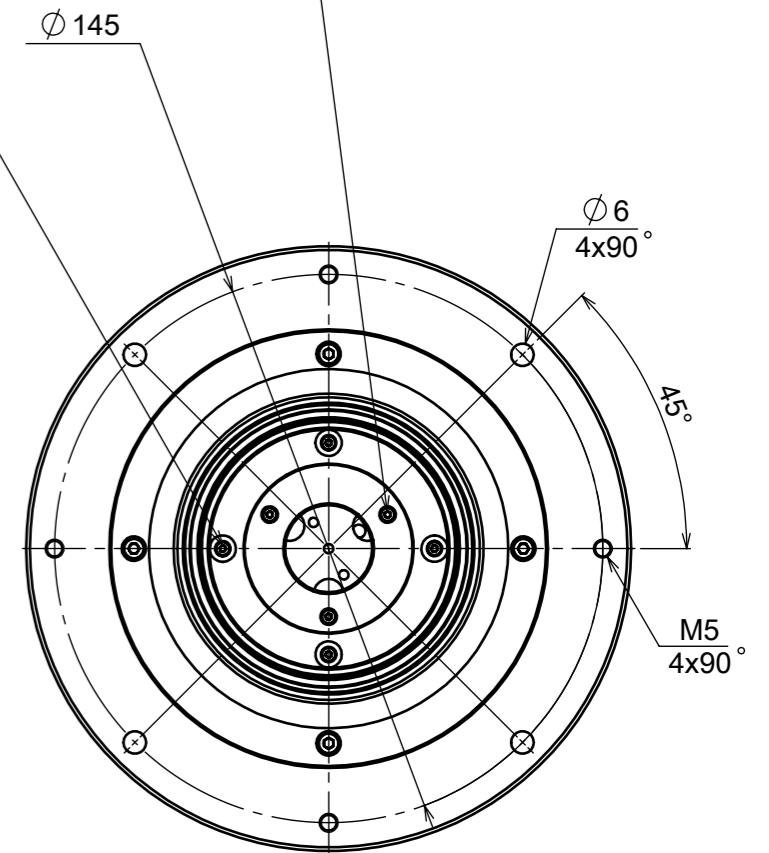

945 East 11<sup>th</sup> Avenue Tampa, FL 33605

Phone: (813) 984-0125

Contact: Sales@pyramidimaging.com

<https://pyramidimaging.com>

ILLUMINATION ANGLE ADJUSTING SCREW  
M3 HEX SOCKET SET SCREW(4x90°)  
照明角度調整用ねじ  
M3六角穴付き止めねじ(4x90°)

ILLUMINATION ANGLE ADJUSTING SCREW  
M2 HEX SOCKET HEAD CAP(4x90°)  
照明角度調整用ねじ  
M2六角穴付きボルト(4x90°)

SHIM ADJUSTMENT SCREW  
M2 HEX SOCKET HEAD CAP(3x120°)  
シム調整用ねじ  
M2六角穴付きボルト(3x120°)

MOUNTING PORTION  
DETAIL VIEW  
フランジ取付部詳細

MODEL NAME : MTI-135-CW-070  
MORITEX Corporation