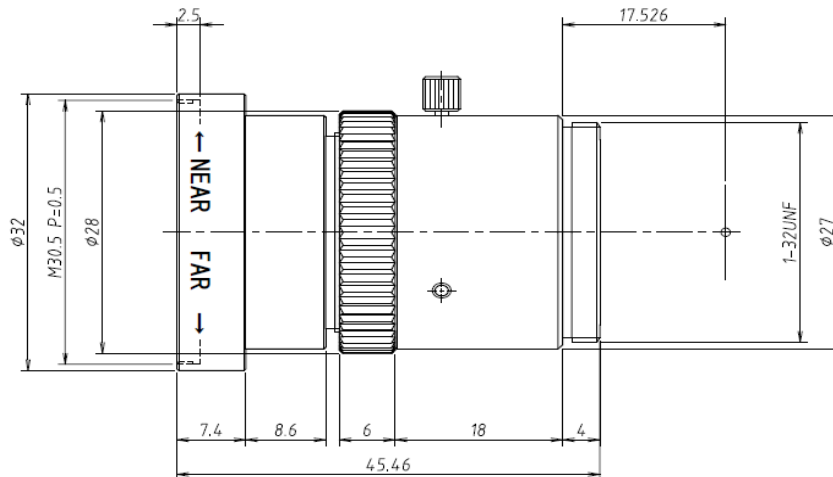

# M0824-MPW2-R series

f=8mm F2.4/F4.0/F5.6/F8.0/F11.0  
 for 2/3 type Cameras, Ruggedized 5 Megapixel  
 C-Mount

Model No.		M0824-MPW2-R series		Effective	Front	φ 21.0mm	
Focal Length		8mm		Lens Aperture	Rear	φ 12.0mm	
Max. Aperture Ratio		1:2.4		Distortion	2/3 type	-1.87%(y=5.5)	
Max. Image Format		8.8mm x 6.6mm(φ 11mm)			1/1.8 type	-1.55%(y=4.32)	
Operation Range	Iris	F2.4/F4.0/F5.6/F8.0/F11.0			1/2 type	-1.427%(y=4.0)	
	Focus	0.05m - Inf.		Back Focal Length	13.7mm		
Control	Iris	Fix		Flange Back Length	17.526mm		
	Focus	Manual		Mount	C-Mount		
Object Dimension at M.O.D.	2/3 Type	5.4cm x 7.4cm		Filter Size	M30.5 P=0.5mm		
	1/1.8 Type	4.3cm x 5.7cm		Dimensions	φ 32mm x 45.46mm		
	1/2 Type	3.9cm x 5.3cm		Weight	62g		
Angle of View	D	2/3 Type	69.32°	1/1.8 Type	56.9°	1/2 Type	53.23°
	H		57.80°		46.72°		43.74°
	V		44.36°		35.75°		33.23°
Operating Temperature		-10°C - +50°C					

M.O.D. : Minimum Object Distance

## Dimensions

Model No.	Aperture(F)
M0824-MPW2-R	F2.4
M0840-MPW2-R	F4.0
M0856-MPW2-R	F5.6
M0880-MPW2-R	F8.0
M0811-MPW2-R	F11.0