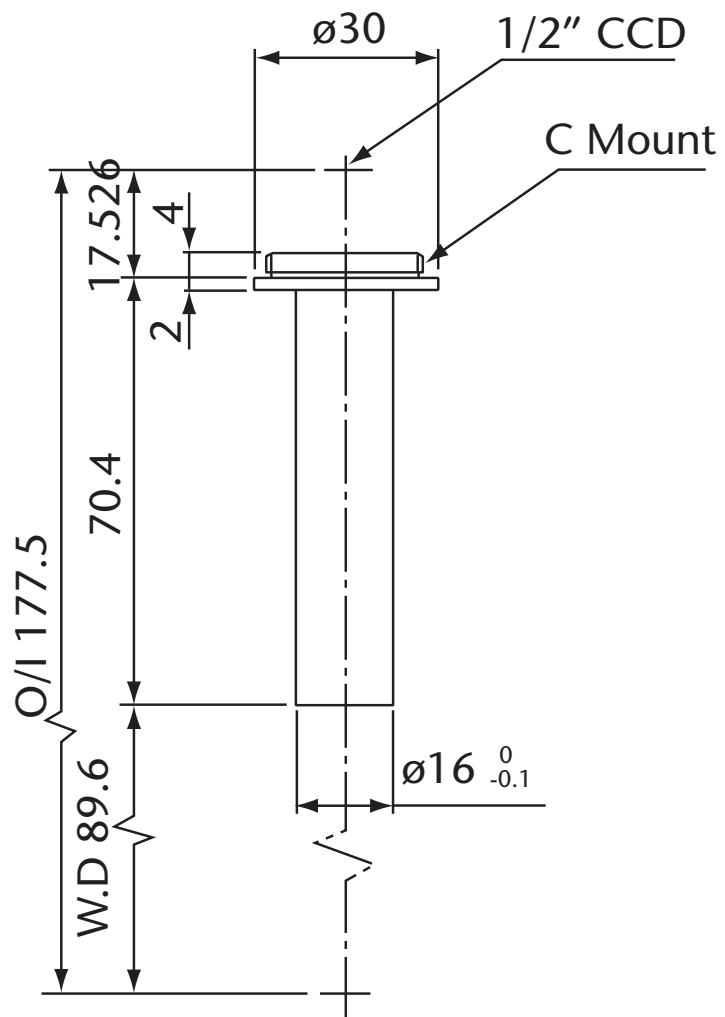

Pyramid Imaging

945 East 11th Avenue Tampa, FL 33605
sales@pyramidimaging.com
www.pyramidimaging.com
813-786-3785

Model Name : ML1-89N
SCHOTT MORITEX Corporation