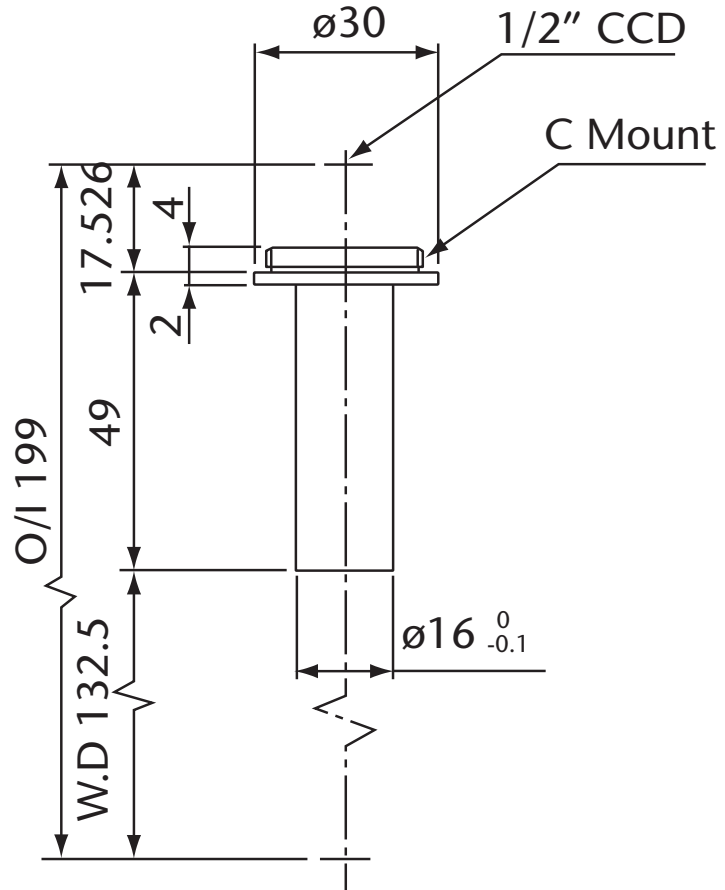

# Pyramid Imaging

945 East 11th Avenue Tampa, FL 33605  
sales@pyramidimaging.com  
www.pyramidimaging.com  
813-786-3785

Model Name : ML05-132N  
SCHOTT MORITEX Corporation