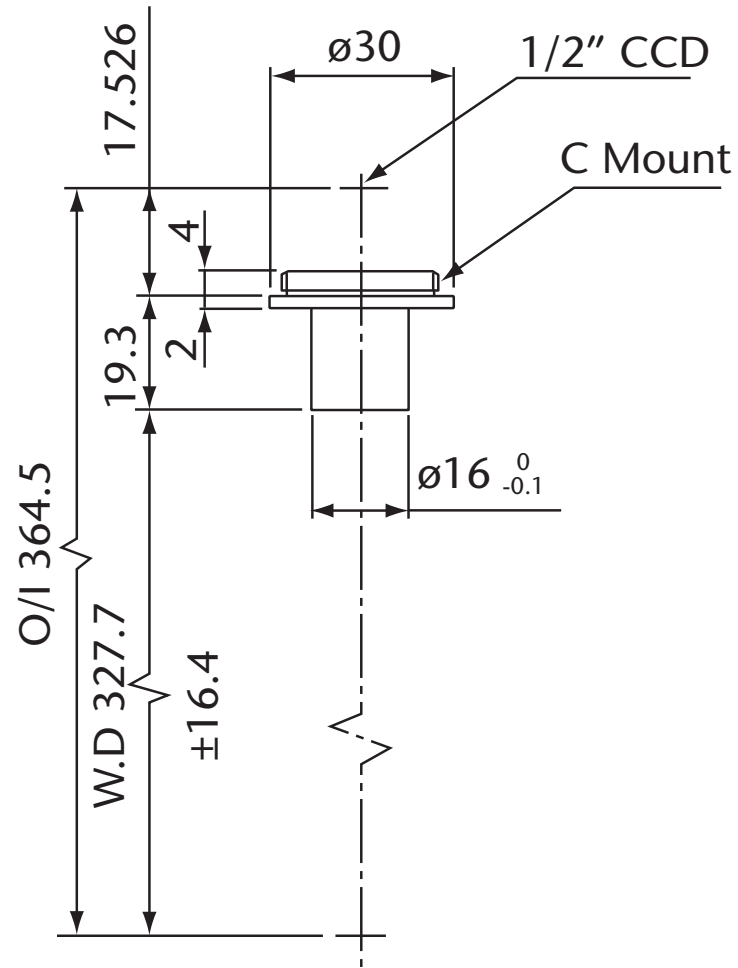

Pyramid Imaging

945 East 11th Avenue Tampa, FL 33605
sales@pyramidimaging.com
www.pyramidimaging.com
813-786-3785

Model Name : ML01-327N
SCHOTT MORITEX Corporation