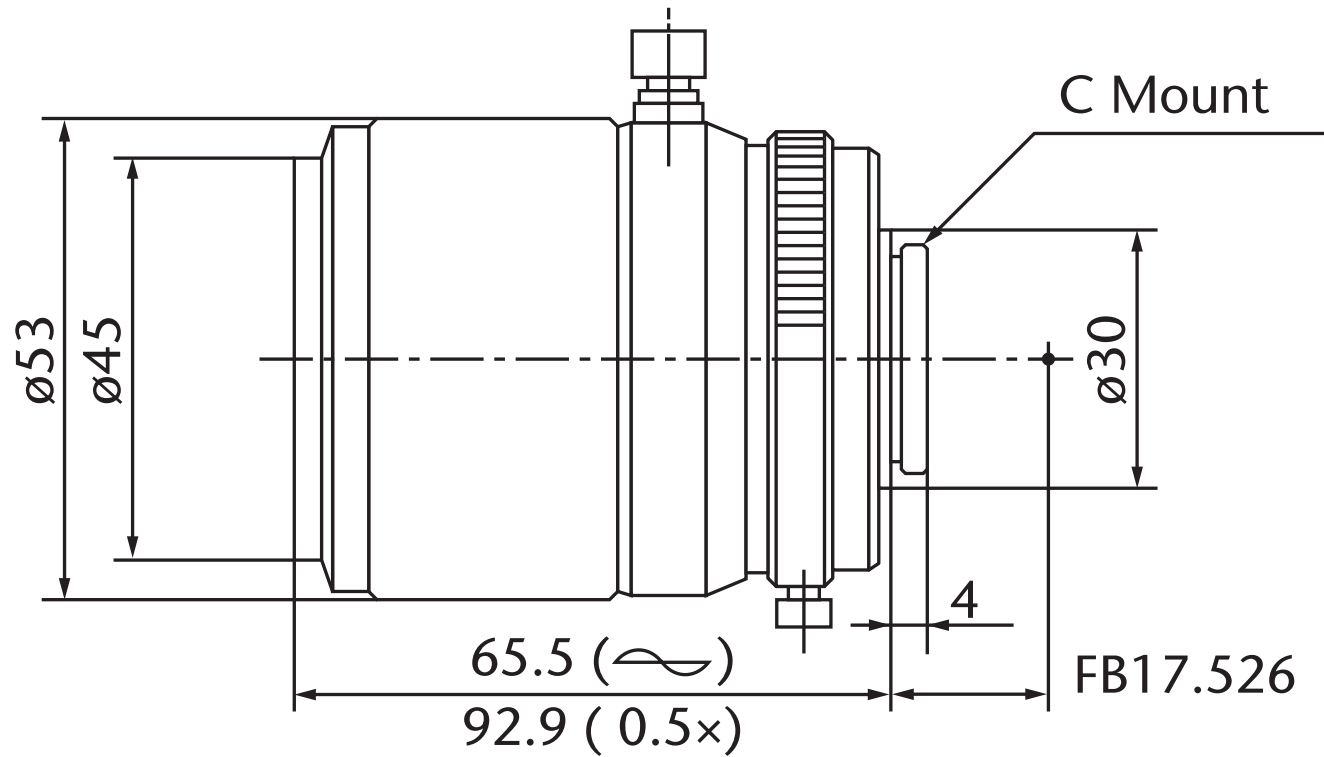

945 East 11th Avenue Tampa, FL 33605

Phone: (813) 984-0125

Contact: Sales@ pyramidimaging.com

<https://pyramidimaging.com>

Model Name : MTE-55
SCHOTT MORITEX Corporation