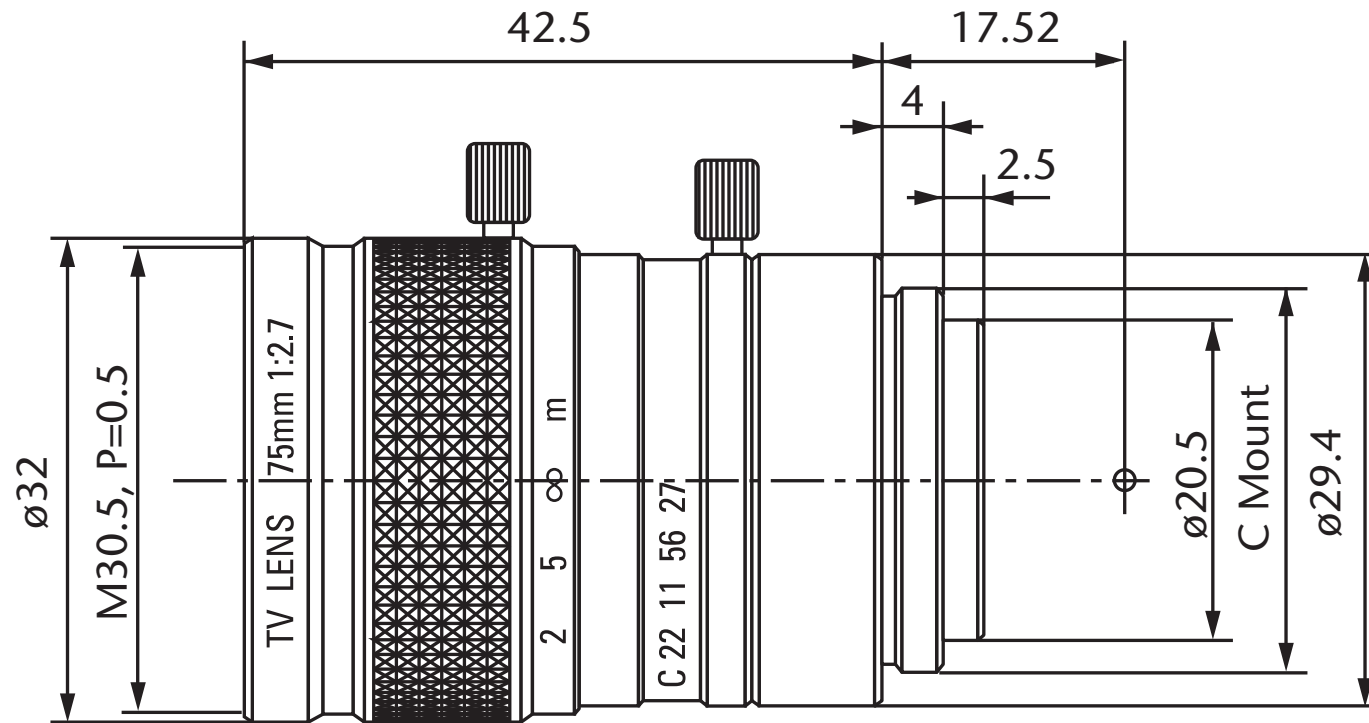

945 East 11<sup>th</sup> Avenue Tampa, FL 33605

Phone: (813) 984-0125

Contact: Sales@pyramidimaging.com

<https://pyramidimaging.com>

Model Name : ML-7527  
SCHOTT MORITEX Corporation