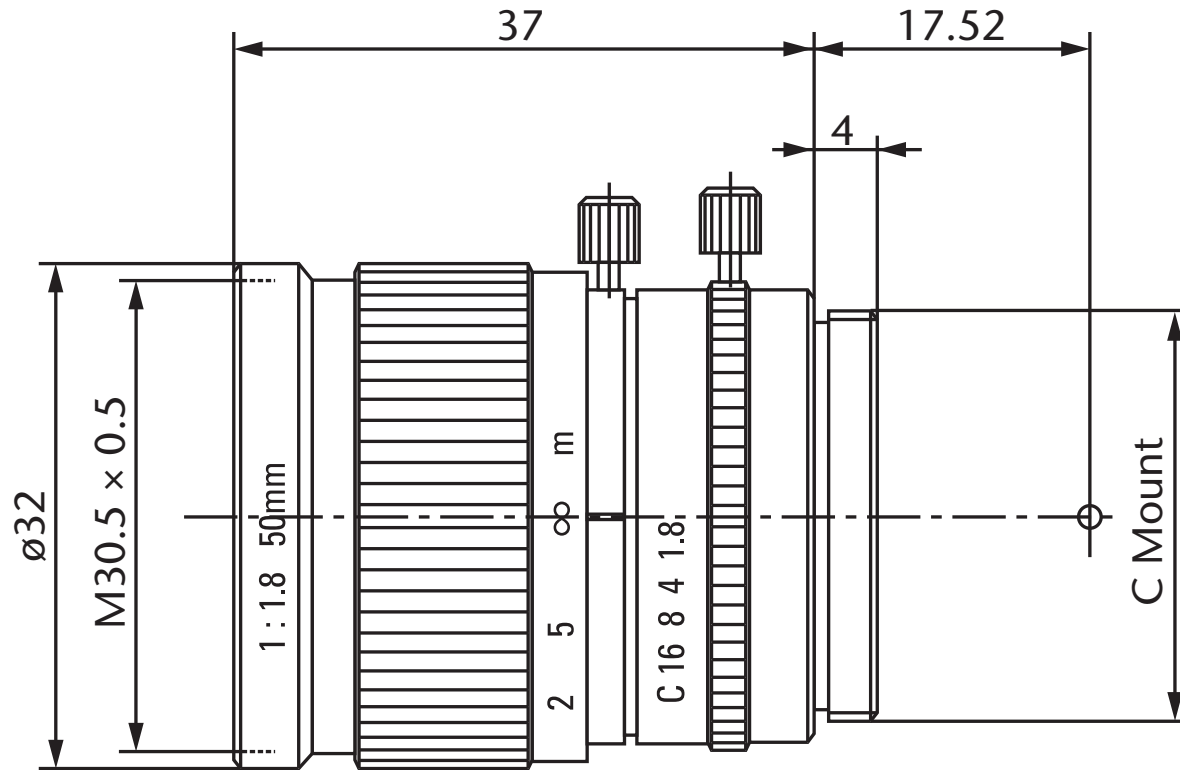

945 East 11th Avenue Tampa, FL 33605

Phone: (813) 984-0125

Contact: Sales@ pyramidimaging.com

<https://pyramidimaging.com>

Model Name : ML-5018
SCHOTT MORITEX Corporation