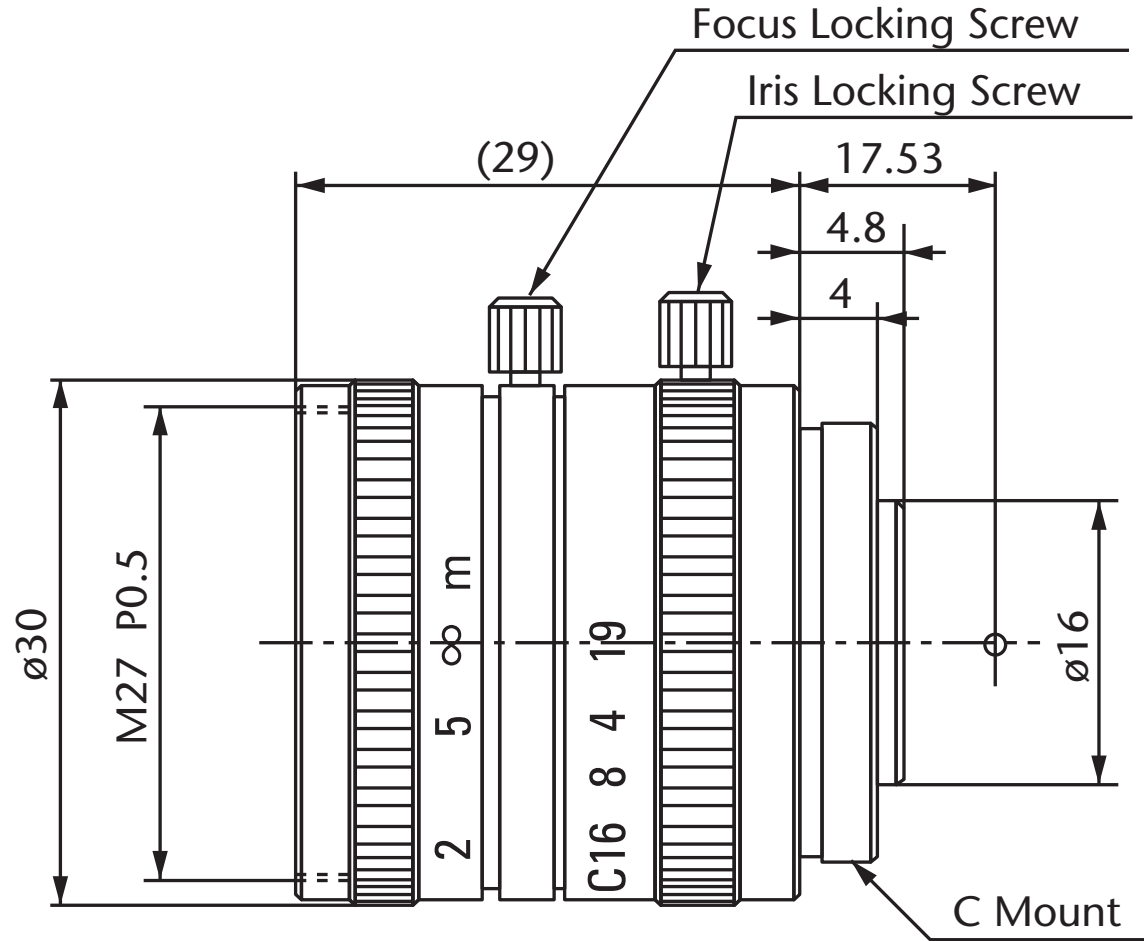

945 East 11th Avenue Tampa, FL 33605

Phone: (813) 984-0125

Contact: Sales@ pyramidimaging.com

<https://pyramidimaging.com>

Model Name : ML-3519
SCHOTT MORITEX Corporation