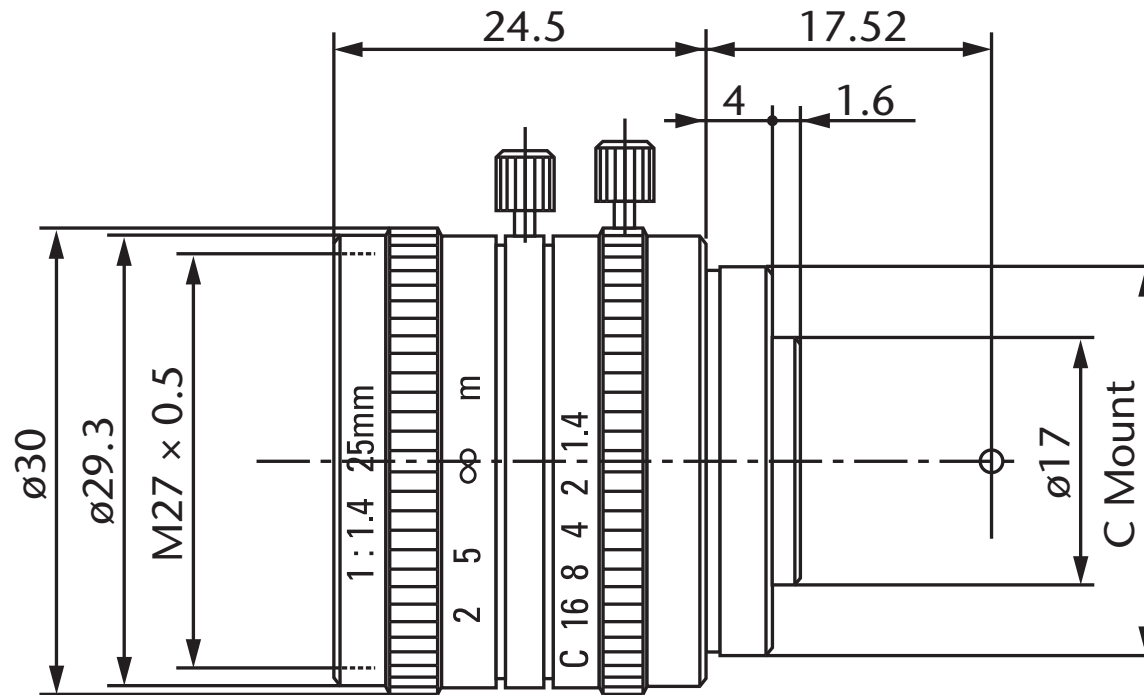

945 East 11th Avenue Tampa, FL 33605

Phone: (813) 984-0125

Contact: Sales@pyramidimaging.com

<https://pyramidimaging.com>

Model Name : ML-2514
SCHOTT MORITEX Corporation