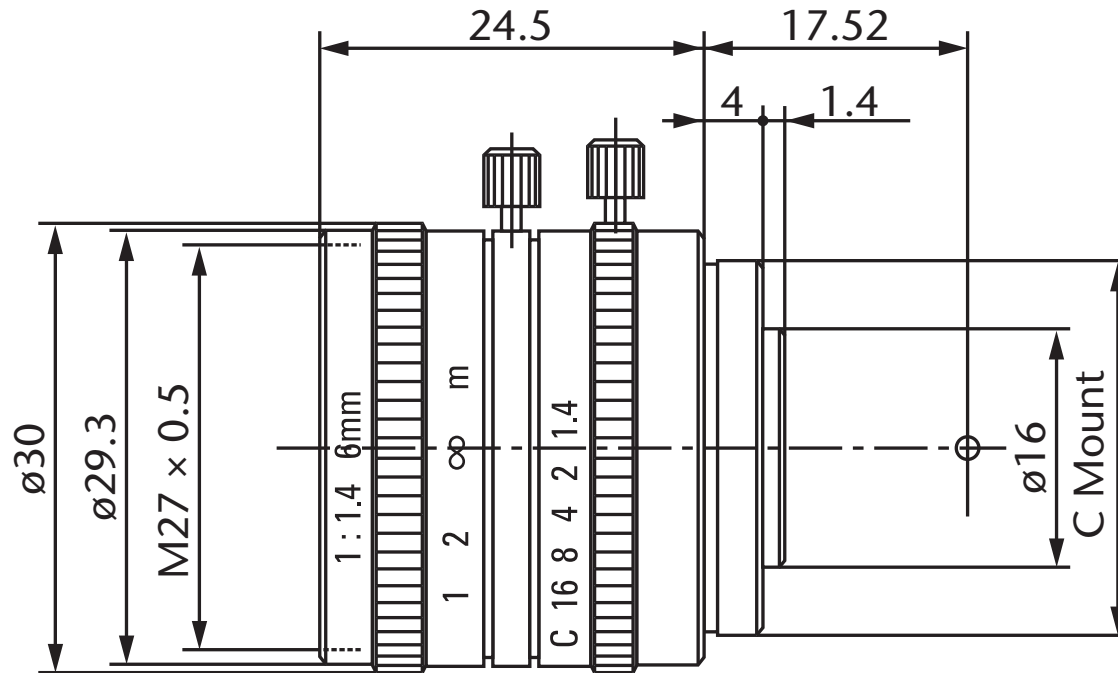

945 East 11th Avenue Tampa, FL 33605

Phone: (813) 984-0125

Contact: Sales@ pyramidimaging.com

<https://pyramidimaging.com>

Model Name : ML-1614
SCHOTT MORITEX Corporation