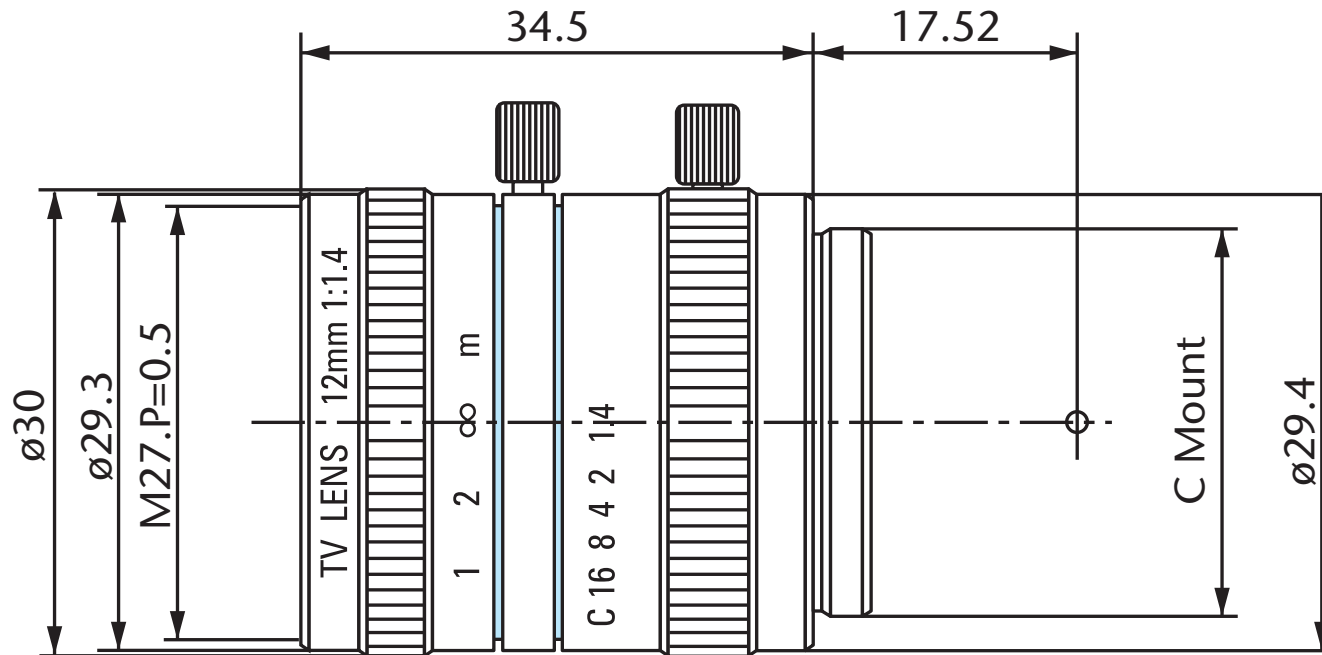

945 East 11<sup>th</sup> Avenue Tampa, FL 33605

Phone: (813) 984-0125

Contact: Sales@ pyramidimaging.com

<https://pyramidimaging.com>

Model Name : ML-1214  
SCHOTT MORITEX Corporation