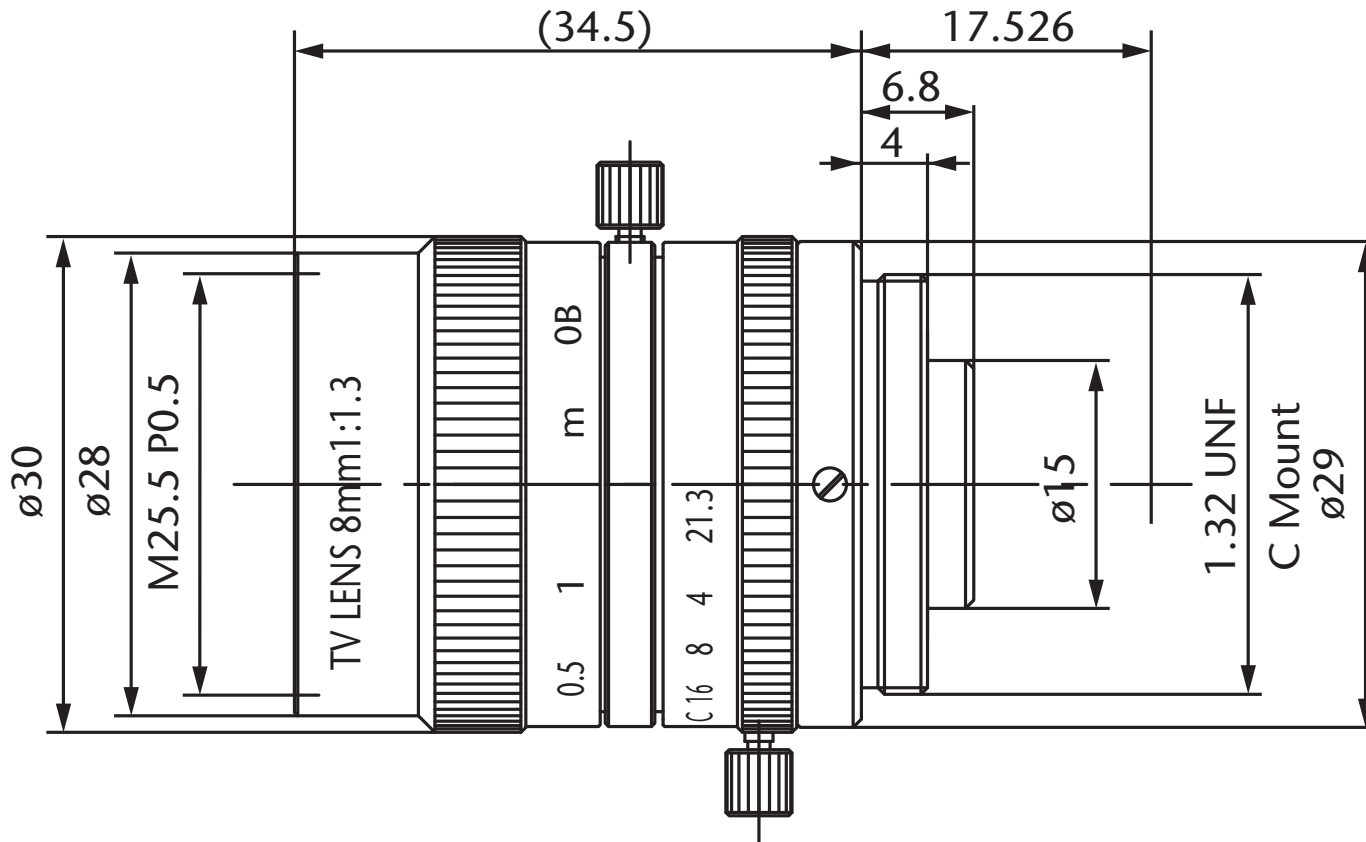

945 East 11th Avenue Tampa, FL 33605

Phone: (813) 984-0125

Contact: Sales@ pyramidimaging.com

<https://pyramidimaging.com>

Model Name : ML-0813
SCHOTT MORITEX Corporation