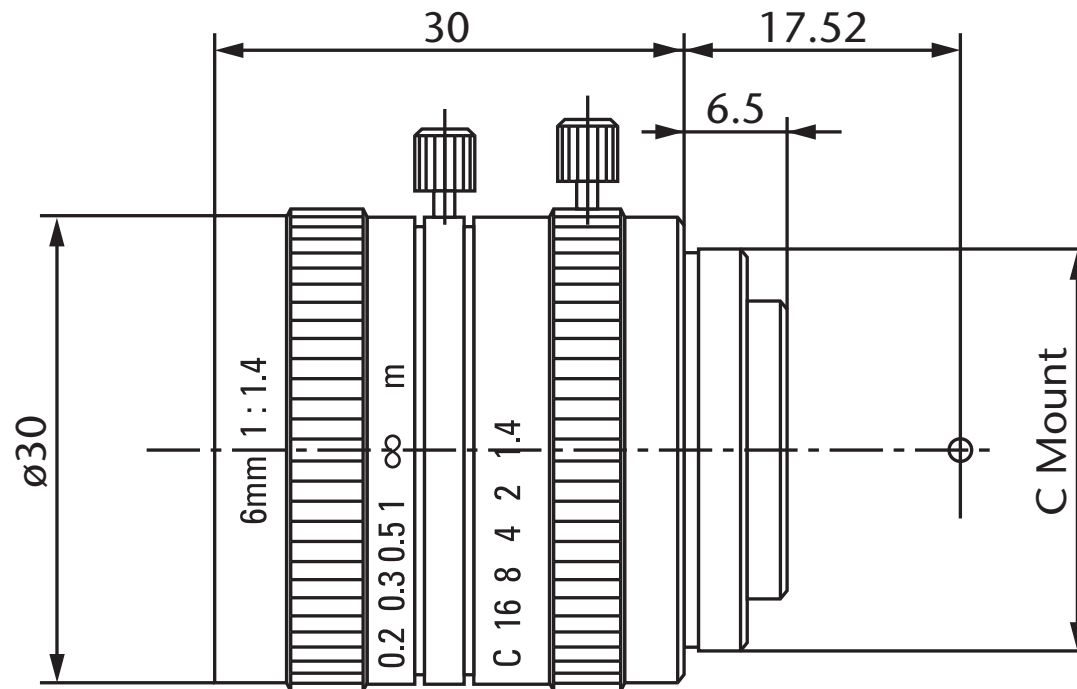

945 East 11th Avenue Tampa, FL 33605

Phone: (813) 984-0125

Contact: Sales@ pyramidimaging.com

<https://pyramidimaging.com>

Model Name : ML-0614
SCHOTT MORITEX Corporation