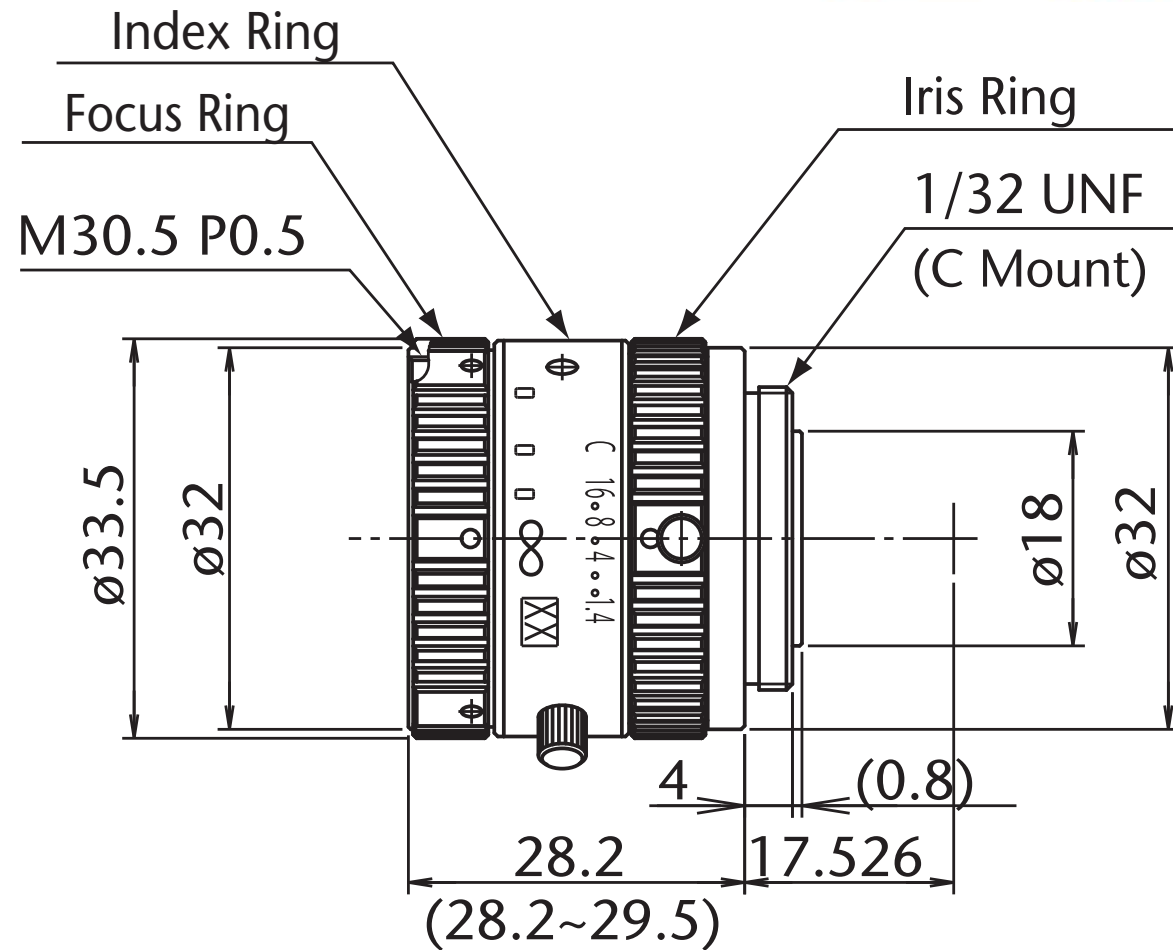

945 East 11th Avenue Tampa, FL 33605

Phone: (813) 984-0125

Contact: Sales@pyramidimaging.com

<https://pyramidimaging.com>

Model Name : ML-M1214MP
SCHOTT MORITEX Corporation