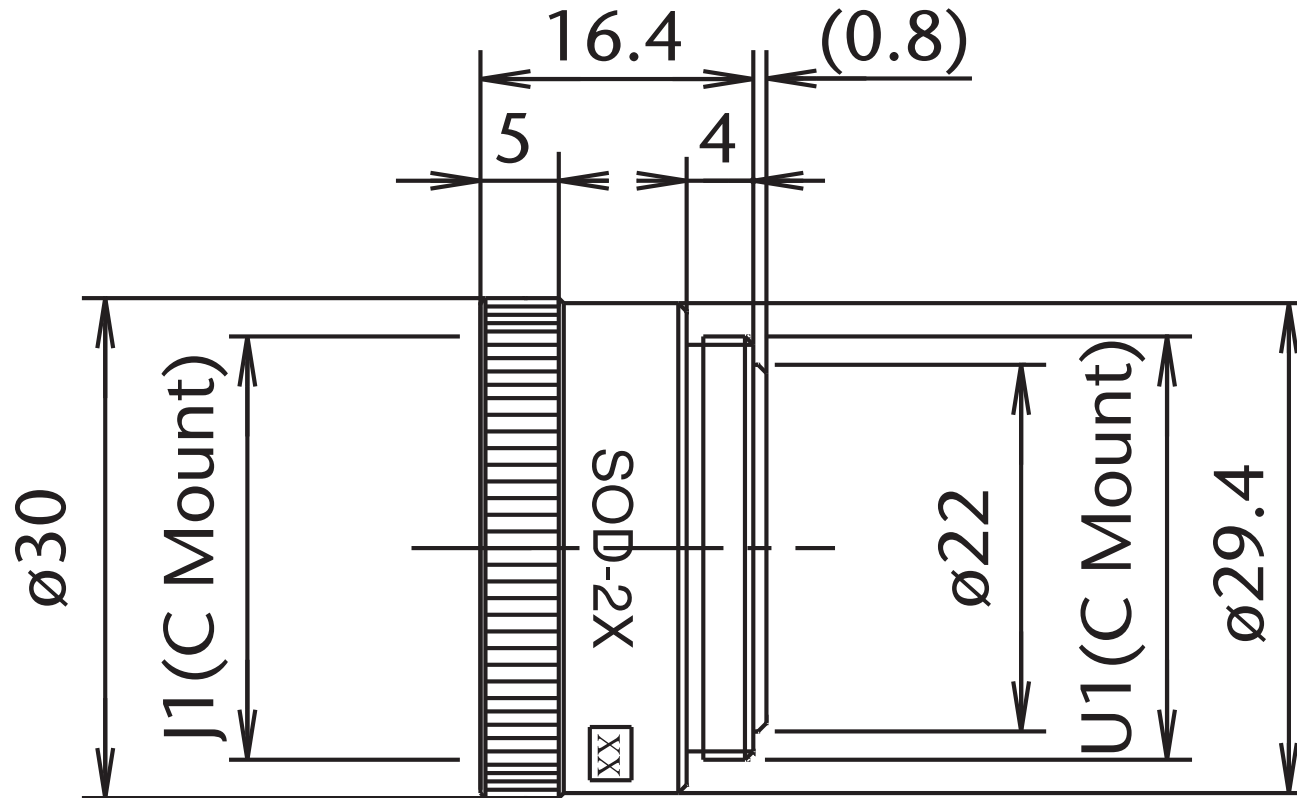

945 East 11<sup>th</sup> Avenue Tampa, FL 33605

Phone: (813) 984-0125

Contact: Sales@ pyramidimaging.com

<https://pyramidimaging.com>

Model Name : SOD-2X  
SCHOTT MORITEX Corporation