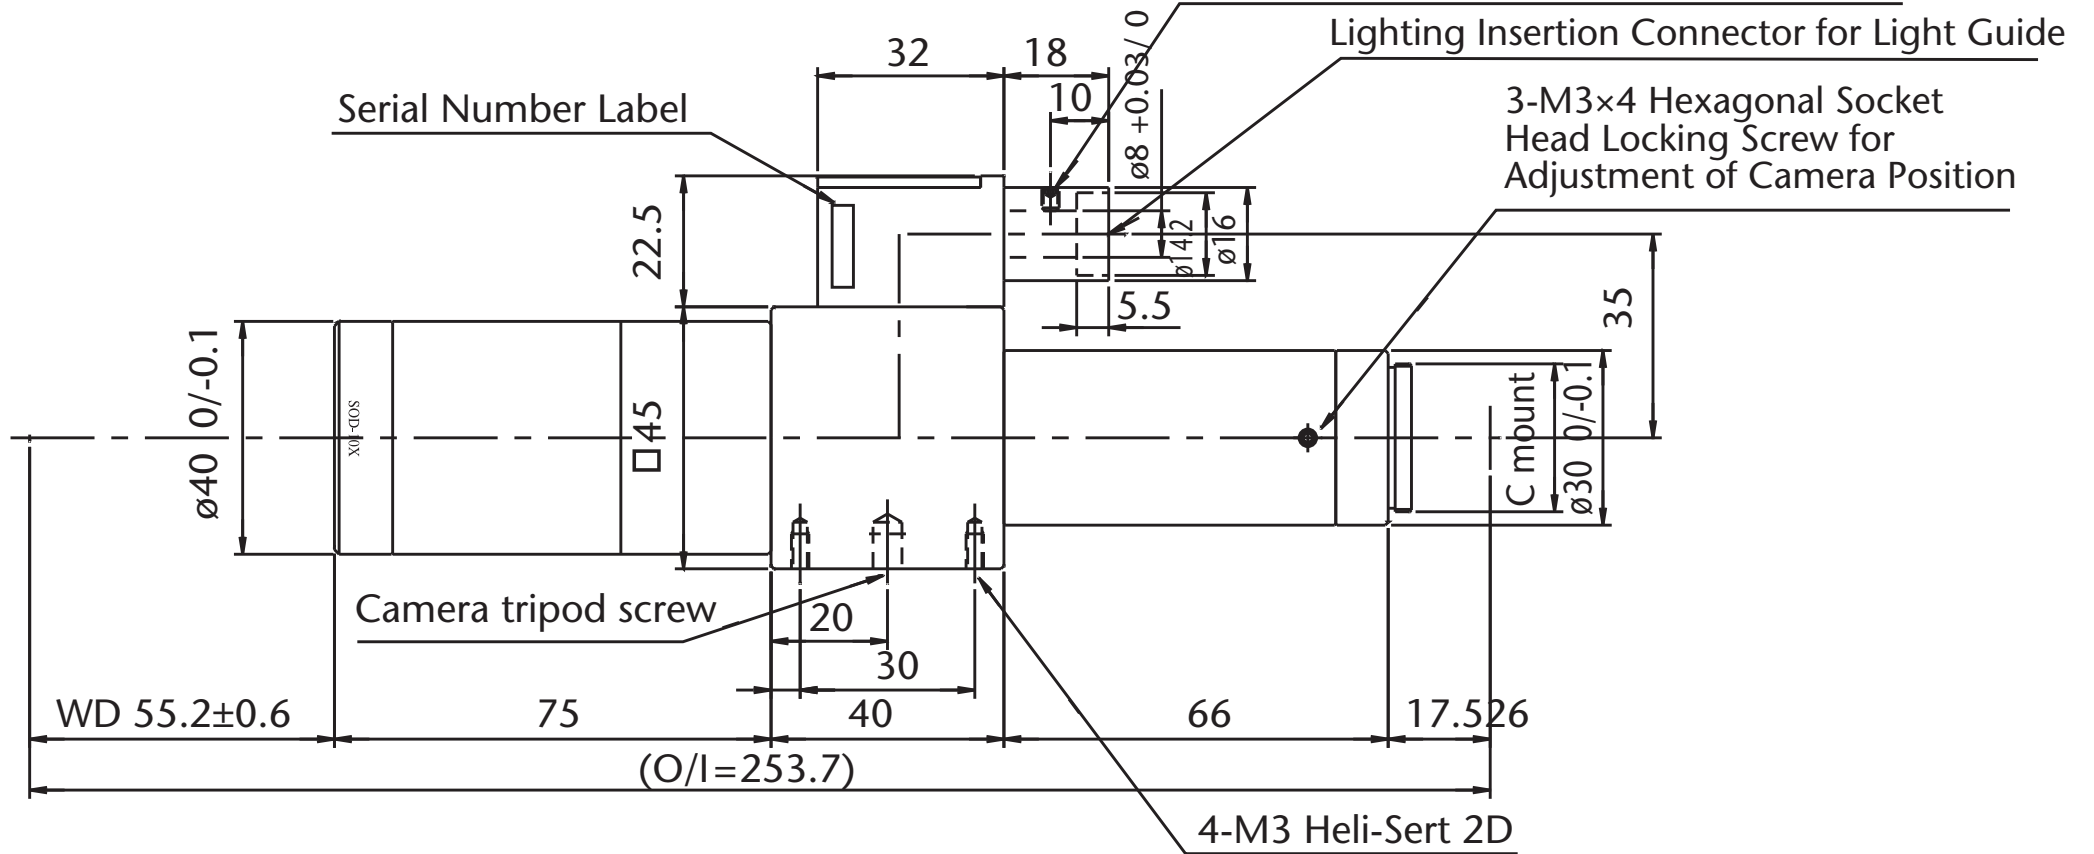

Pyramid Imaging

945 East 11th Avenue Tampa, FL 33605  
sales@pyramidimaging.com  
www.pyramidimaging.com  
813-786-3785

1-M3×4 Hexagonal Socket Head Locking Screw to Secure a Lighting

Model Name : SOD-10X  
SCHOTT MORITEX Corporation