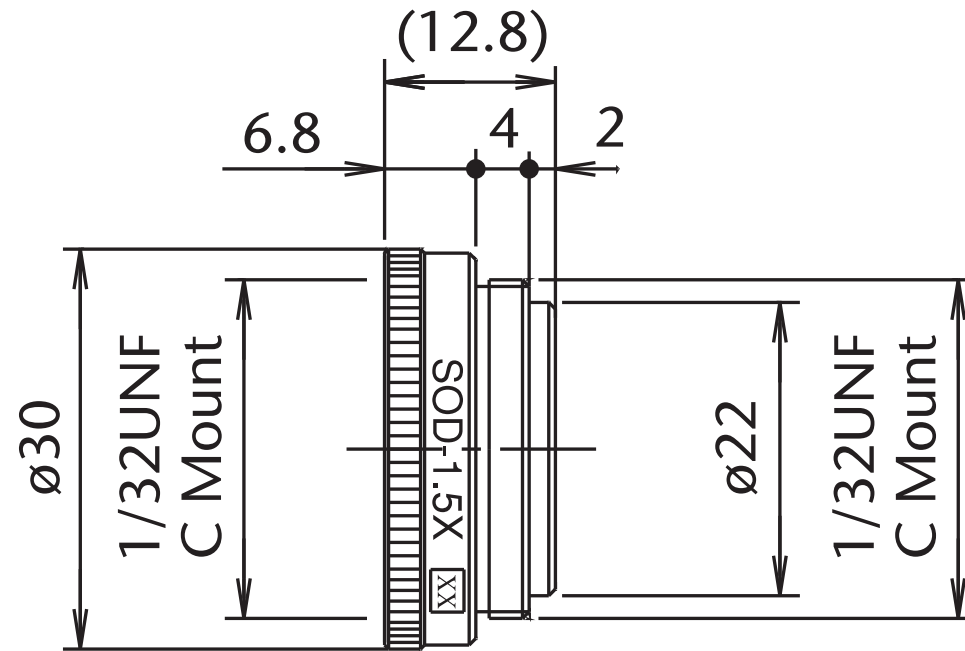

945 East 11th Avenue Tampa, FL 33605

Phone: (813) 984-0125

Contact: Sales@pyramidimaging.com

<https://pyramidimaging.com>

Model Name : SOD-1.5X
SCHOTT MORITEX Corporation