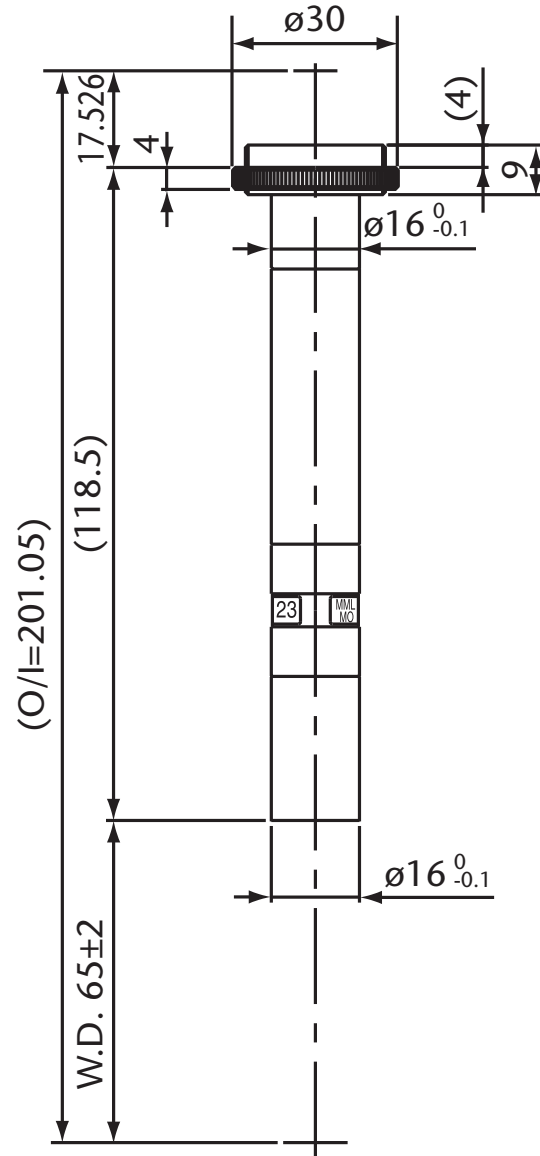

Pyramid Imaging

945 East 11th Avenue Tampa, FL 33605

sales@pyramidimaging.com

www.pyramidimaging.com

813-786-3785

Model Name : MML6-ST65
SCHOTT MORITEX Corporation