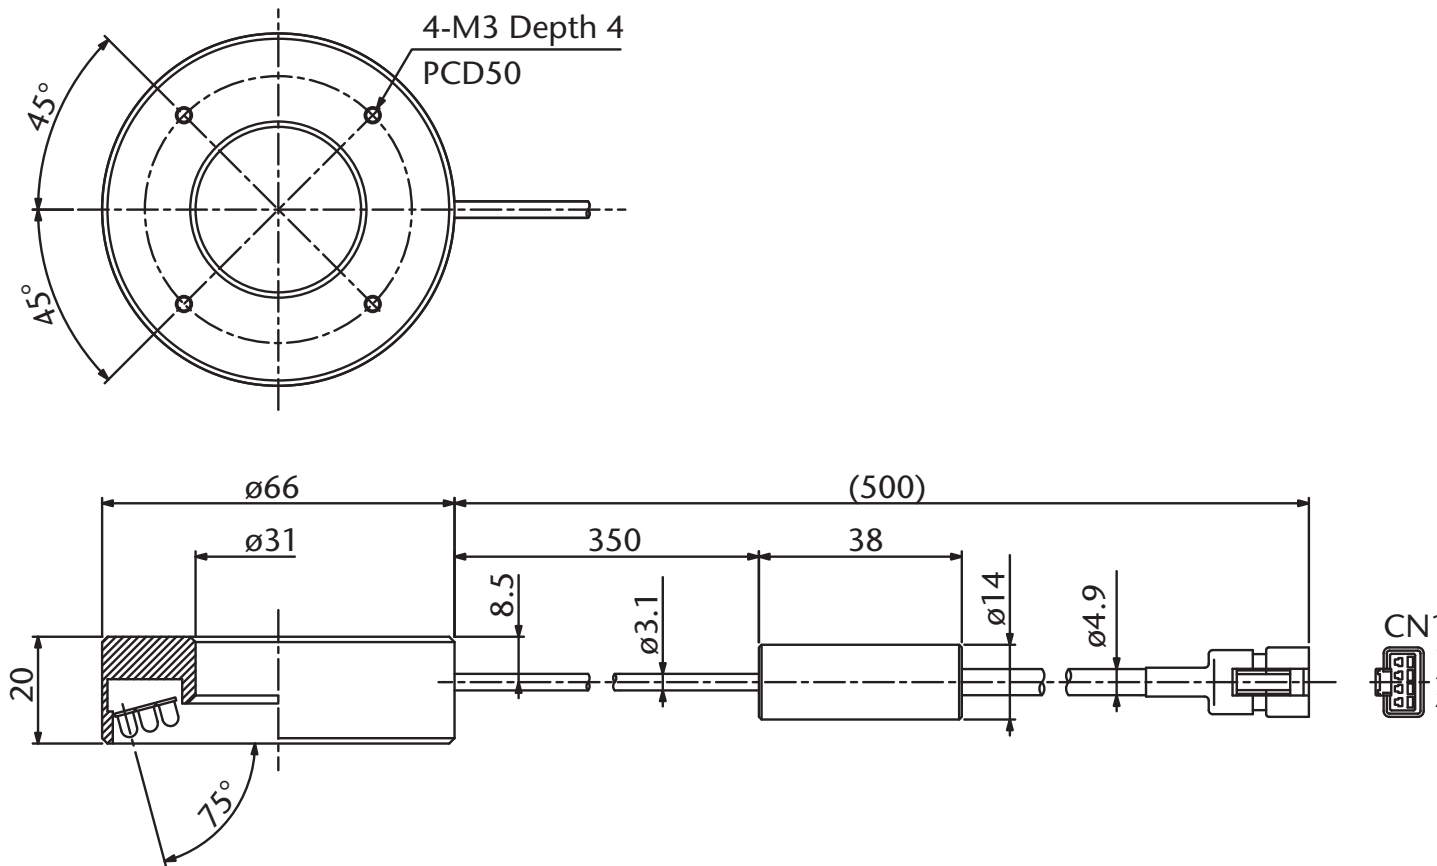

945 East 11th Avenue Tampa, FL 33605

Phone: (813) 984-0125

Contact: Sales@pyramidimaging.com

<https://pyramidimaging.com>

Model Name : MDRL-C#31
SCHOTT MORITEX Corporation