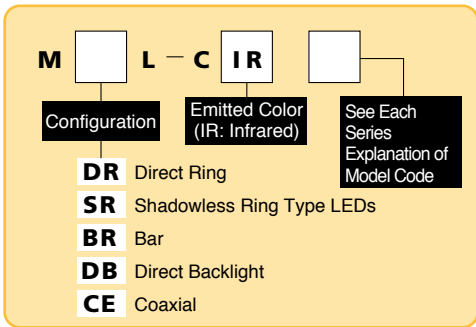

- Provides image recognition at high contrast especially for items that are difficult in visible light. The lighting is also effective for materials that chemically react to visible light rays.

Highly effective when used with an infrared camera.

Approximately 1.7 times higher reflecting rate for 500nm and 850 nm gold (Au).

The peak wavelength is 850nm.

Illumination Structure

MDRL-CIR31

CCD Camera

Model	Emitted Color	Maximum Related Current IFM (A)	Internal Diameter (mm)	External Diameter (mm)	Weight (g)	Product Code
MDRL-CIR31	Infrared	0.42	φ 31	φ 66	130	A-2165
MSRL-CIR20	Infrared	0.36	φ 20	φ 74	140	A-2163
MBRL-CIR7530	Infrared	0.40	75x30 (Illumination area dimensions)		120	A-2164
MDBL-CIR70	Infrared	0.53	70x70 (Illumination area dimensions)		190	A-2166
MCEL-CIR8-2	Infrared	0.06	φ 8 External diameter of head		35	A-2318

(For IR, specific patterns can be made invisible)

image with an IR direct ring LED
(**MDRL-CIR31**)

image with a white, direct LED
(**MDRL-CW31**)

Models not described on this page can be manufactured by orders.