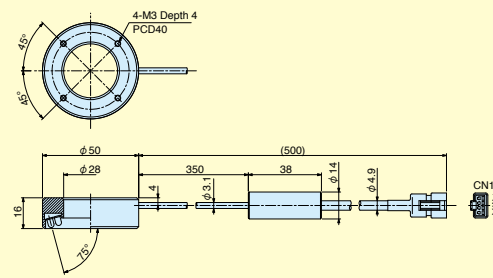

MDRL-CIR31