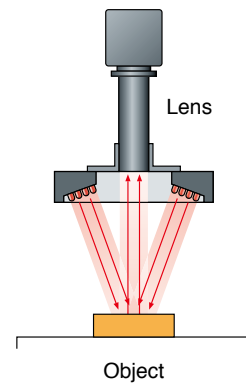

- Provides image recognition at high contrast especially for items that are difficult in visible light. The lighting is also effective for materials that chemically react to visible light rays.

Highly effective when used with an infrared camera.

Approximately 1.7 times higher reflecting rate for 500nm and 850 nm gold (Au).

The peak wavelength is 850nm.

Illumination Structure

MDRL-CIR31

CCD Camera

Model	Emitted Color	Maximum Related Current IFM (A)	Internal Diameter (mm)	External Diameter (mm)	Weight (g)	Product Code
MDRL-CIR31	Infrared	0.42	φ 31	φ 66	130	A-2165
MSRL-CIR20	Infrared	0.36	φ 20	φ 74	140	A-2163
MBRL-CIR7530	Infrared	0.40	75x30 (Illumination area dimensions)		120	A-2164
MDBL-CIR70	Infrared	0.53	70x70 (Illumination area dimensions)		190	A-2166
MCEL-CIR8-2	Infrared	0.06	φ 8 External diameter of head		35	A-2318