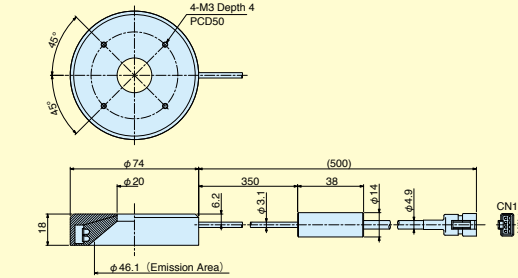

MSRL-CIR20