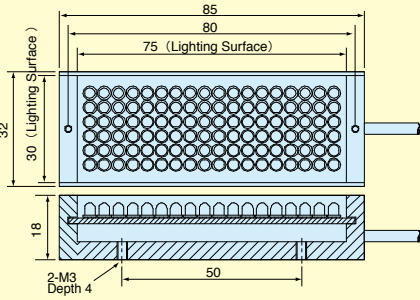

MBRL-CIR7530