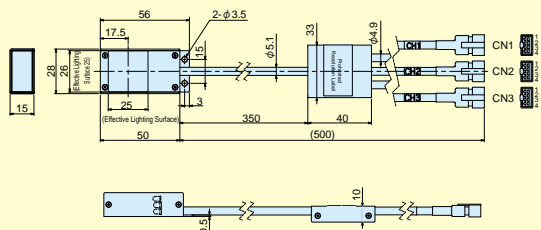

MEBL-CRGB25-3CH