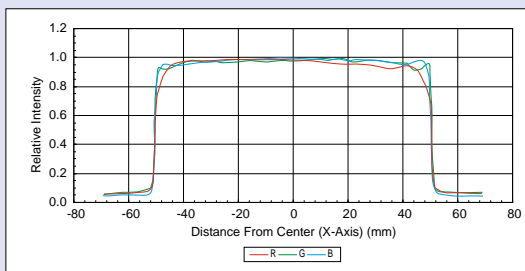

Full-color RGB Illuminations

Model	Emitted Color	Maximum Related Current IFM (A)	Dimensions of Illumination Area (mm)	Weight (g)	Product Code
MEBL-CRGB25-3CH	RGB	R : 0.03 G : 0.04 B : 0.04	25 X 25	80	A-2289
MEBL-CRGB10080-3CH	RGB	R : 0.28 G : 0.49 B : 0.49	100 X 80	500	A-2396

MEBL-CRGB25-3CH

MEBL-CRGB10080-3CH

Light Distribution Characteristic

MEBL-CRGB10080-3CH

945 East 11th Avenue Tampa, FL 33605

Phone: (813) 984-0125

Contact: Sales@pyramidimaging.com

<https://pyramidimaging.com>