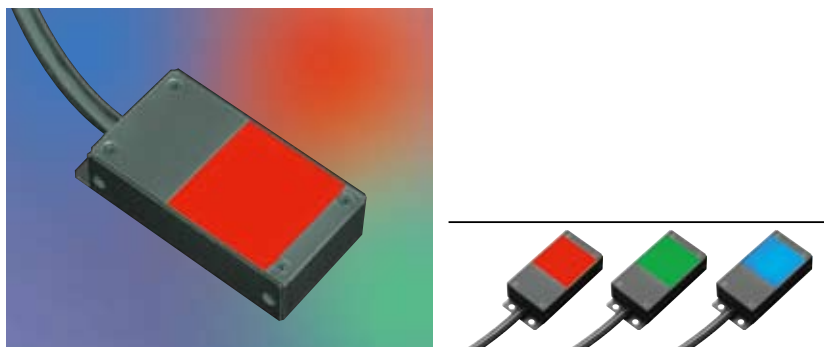

Full-color RGB Illuminations

RGB Series

Explanation of Model Code

- Multi-color edge type backlight arranged with RGB LEDs in a compact body
- Capable of the individual control of each color (1 channel for each color)
- Optimum for ID inspection, experiment, and color filter inspection

Full-color RGB Illuminations

Model	Emitted Color	Maximum Related Current IFM (A)	Dimensions of Illumination Area (mm)	Weight (g)	Product Code
MEBL-CRGB25-3CH	RGB	R : 0.03 G : 0.04 B : 0.04	25 X 25	80	A-2289
MEBL-CRGB10080-3CH	RGB	R : 0.28 G : 0.49 B : 0.49	100 X 80	500	A-2396