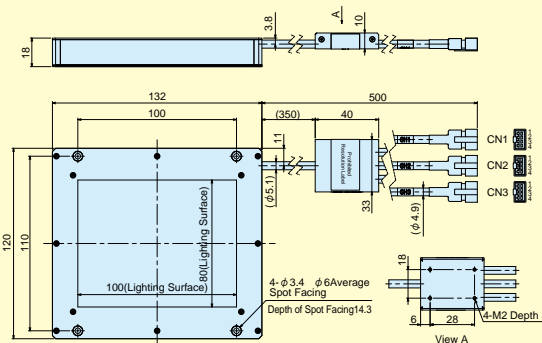

MEBL-CRGB10080-3CH