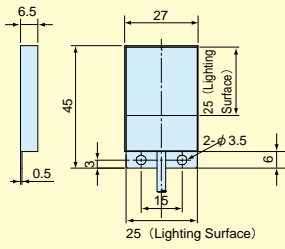

MEBL-CR (CG,CB,CW) 25