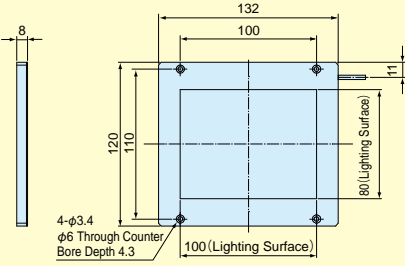

### Explanation of Model Code

- Does not take up space due to slim, compact design.
- Irradiates a uniform light by means of a unique light transfer diffusion plate

Edge Type Backlights

Model	Emitted Color	Maximum Related Current IFM (A)	Dimensions of Illumination Area (mm)	Weight (g)	Product Code
<b>MEBL-CR25</b>	● Red	0.03	25x25	45	A-2075
★ <b>MEBL-CG25</b>	● Green	0.04	25x25		A-2132
<b>MEBL-CB25</b>	● Blue	0.04	25x25		A-2077
<b>MEBL-CW25</b>	○ White	0.04	25x25		A-2076
<b>MEBL-CR50</b>	● Red	0.17	50x50	110	A-2069
★ <b>MEBL-CG50</b>	● Green	0.29	50x50		A-2133
<b>MEBL-CB50</b>	● Blue	0.29	50x50		A-2071
<b>MEBL-CW50</b>	○ White	0.29	50x50		A-2070
<b>MEBL-CR7050</b>	● Red	0.15	70x50	140	A-2078
★ <b>MEBL-CG7050</b>	● Green	0.25	70x50		A-2134
<b>MEBL-CB7050</b>	● Blue	0.25	70x50		A-2080
<b>MEBL-CW7050</b>	○ White	0.25	70x50		A-2079
<b>MEBL-CR10080</b>	● Red	0.32	100x80	230	A-2072
★ <b>MEBL-CG10080</b>	● Green	0.57	100x80		A-2135
<b>MEBL-CB10080</b>	● Blue	0.57	100x80		A-2074
<b>MEBL-CW10080</b>	○ White	0.57	100x80		A-2073
<b>MEBL-CR145</b>	● Red	0.45	145x145	460	A-2187
★ <b>MEBL-CG145</b>	● Green	0.8	145x145		A-2189
<b>MEBL-CB145</b>	● Blue	0.8	145x145		A-2186
<b>MEBL-CW145</b>	○ White	0.8	145x145		A-2188

★ Made-to-order products.

**MEBL-CR (CG,CB,CW) 25**

**MEBL-CR (CG,CB,CW) 50**

**MEBL-CR (CG,CB,CW) 7050**

**MEBL-CR (CG,CB,CW) 10080**

**MEBL-CR (CG,CB,CW) 145**

Edge Type Backlights