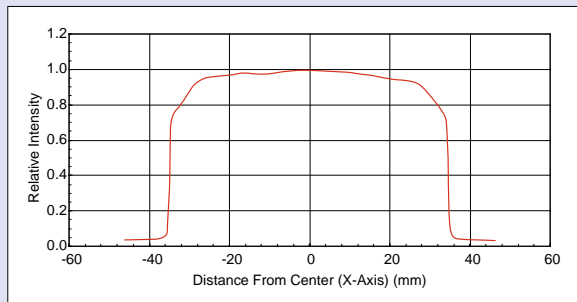

MEBL-CW7050