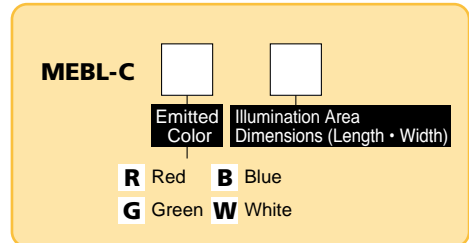

## Edge Type Backlights **MEBL** Series

### Explanation of Model Code

- Does not take up space due to slim, compact design.
- Irradiates a uniform light by means of a unique light transfer diffusion plate

Edge Type Backlights

Model	Emitted Color	Maximum Related Current IFM (A)	Dimensions of Illumination Area (mm)	Weight (g)	Product Code
<b>MEBL-CR25</b>	● Red	0.03	25x25	45	A-2075
★ <b>MEBL-CG25</b>	● Green	0.04	25x25		A-2132
<b>MEBL-CB25</b>	● Blue	0.04	25x25		A-2077
<b>MEBL-CW25</b>	○ White	0.04	25x25		A-2076
<b>MEBL-CR50</b>	● Red	0.17	50x50	110	A-2069
★ <b>MEBL-CG50</b>	● Green	0.29	50x50		A-2133
<b>MEBL-CB50</b>	● Blue	0.29	50x50		A-2071
<b>MEBL-CW50</b>	○ White	0.29	50x50		A-2070
<b>MEBL-CR7050</b>	● Red	0.15	70x50	140	A-2078
★ <b>MEBL-CG7050</b>	● Green	0.25	70x50		A-2134
<b>MEBL-CB7050</b>	● Blue	0.25	70x50		A-2080
<b>MEBL-CW7050</b>	○ White	0.25	70x50		A-2079
<b>MEBL-CR10080</b>	● Red	0.32	100x80	230	A-2072
★ <b>MEBL-CG10080</b>	● Green	0.57	100x80		A-2135
<b>MEBL-CB10080</b>	● Blue	0.57	100x80		A-2074
<b>MEBL-CW10080</b>	○ White	0.57	100x80		A-2073
<b>MEBL-CR145</b>	● Red	0.45	145x145	460	A-2187
★ <b>MEBL-CG145</b>	● Green	0.8	145x145		A-2189
<b>MEBL-CB145</b>	● Blue	0.8	145x145		A-2186
<b>MEBL-CW145</b>	○ White	0.8	145x145		A-2188

## Illumination Structure

The MEBL series can also be used as a reflective light for a sample with local reflection.