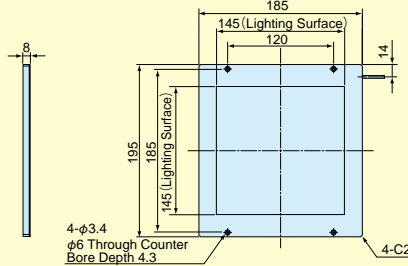

### Explanation of Model Code

- Does not take up space due to slim, compact design.
- Irradiates a uniform light by means of a unique light transfer diffusion plate

Edge Type Backlights

Model	Emitted Color	Maximum Related Current IFM (A)	Dimensions of Illumination Area (mm)	Weight (g)	Product Code
<b>MEBL-CR25</b>	● Red	0.03	25x25	45	A-2075
★ <b>MEBL-CG25</b>	● Green	0.04	25x25		A-2132
<b>MEBL-CB25</b>	● Blue	0.04	25x25		A-2077
<b>MEBL-CW25</b>	○ White	0.04	25x25		A-2076
<b>MEBL-CR50</b>	● Red	0.17	50x50	110	A-2069
★ <b>MEBL-CG50</b>	● Green	0.29	50x50		A-2133
<b>MEBL-CB50</b>	● Blue	0.29	50x50		A-2071
<b>MEBL-CW50</b>	○ White	0.29	50x50		A-2070
<b>MEBL-CR7050</b>	● Red	0.15	70x50	140	A-2078
★ <b>MEBL-CG7050</b>	● Green	0.25	70x50		A-2134
<b>MEBL-CB7050</b>	● Blue	0.25	70x50		A-2080
<b>MEBL-CW7050</b>	○ White	0.25	70x50		A-2079
<b>MEBL-CR10080</b>	● Red	0.32	100x80	230	A-2072
★ <b>MEBL-CG10080</b>	● Green	0.57	100x80		A-2135
<b>MEBL-CB10080</b>	● Blue	0.57	100x80		A-2074
<b>MEBL-CW10080</b>	○ White	0.57	100x80		A-2073
<b>MEBL-CR145</b>	● Red	0.45	145x145	460	A-2187
★ <b>MEBL-CG145</b>	● Green	0.8	145x145		A-2189
<b>MEBL-CB145</b>	● Blue	0.8	145x145		A-2186
<b>MEBL-CW145</b>	○ White	0.8	145x145		A-2188

★ Made-to-order products.

**MEBL-CR (CG,CB,CW) 25**

**MEBL-CR (CG,CB,CW) 50**

**MEBL-CR (CG,CB,CW) 7050**

**MEBL-CR (CG,CB,CW) 10080**

**MEBL-CR (CG,CB,CW) 145**

Edge Type Backlights