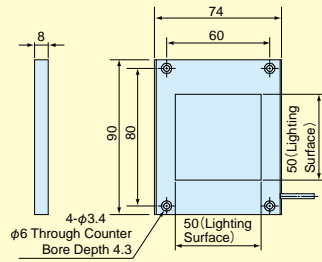

MEBL-CR (CG,CB,CW) 50