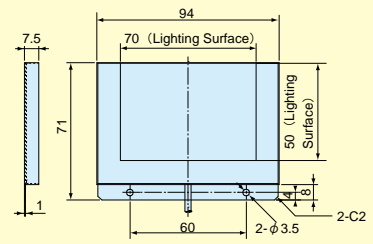

### Explanation of Model Code

- Does not take up space due to slim, compact design.
- Irradiates a uniform light by means of a unique light transfer diffusion plate

Edge Type Backlights

Model	Emitted Color	Maximum Related Current IFM (A)	Dimensions of Illumination Area (mm)	Weight (g)	Product Code
<b>MEBL-CR25</b>	● Red	0.03	25x25	45	A-2075
★ <b>MEBL-CG25</b>	● Green	0.04	25x25		A-2132
<b>MEBL-CB25</b>	● Blue	0.04	25x25		A-2077
<b>MEBL-CW25</b>	○ White	0.04	25x25		A-2076
<b>MEBL-CR50</b>	● Red	0.17	50x50	110	A-2069
★ <b>MEBL-CG50</b>	● Green	0.29	50x50		A-2133
<b>MEBL-CB50</b>	● Blue	0.29	50x50		A-2071
<b>MEBL-CW50</b>	○ White	0.29	50x50		A-2070
<b>MEBL-CR7050</b>	● Red	0.15	70x50	140	A-2078
★ <b>MEBL-CG7050</b>	● Green	0.25	70x50		A-2134
<b>MEBL-CB7050</b>	● Blue	0.25	70x50		A-2080
<b>MEBL-CW7050</b>	○ White	0.25	70x50		A-2079
<b>MEBL-CR10080</b>	● Red	0.32	100x80	230	A-2072
★ <b>MEBL-CG10080</b>	● Green	0.57	100x80		A-2135
<b>MEBL-CB10080</b>	● Blue	0.57	100x80		A-2074
<b>MEBL-CW10080</b>	○ White	0.57	100x80		A-2073
<b>MEBL-CR145</b>	● Red	0.45	145x145	460	A-2187
★ <b>MEBL-CG145</b>	● Green	0.8	145x145		A-2189
<b>MEBL-CB145</b>	● Blue	0.8	145x145		A-2186
<b>MEBL-CW145</b>	○ White	0.8	145x145		A-2188

★ Made-to-order products.

**MEBL-CR (CG,CB,CW) 25**

**MEBL-CR (CG,CB,CW) 50**

**MEBL-CR (CG,CB,CW) 7050**

**MEBL-CR (CG,CB,CW) 10080**

**MEBL-CR (CG,CB,CW) 145**

Edge Type Backlights