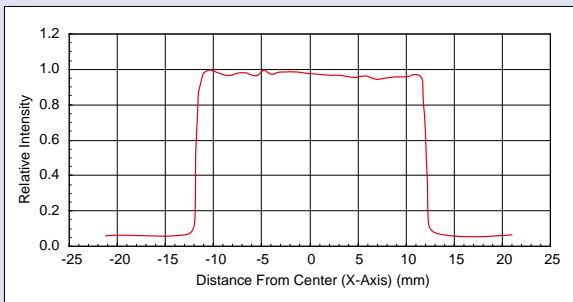

Light Distribution Characteristic

MEBL-CW25