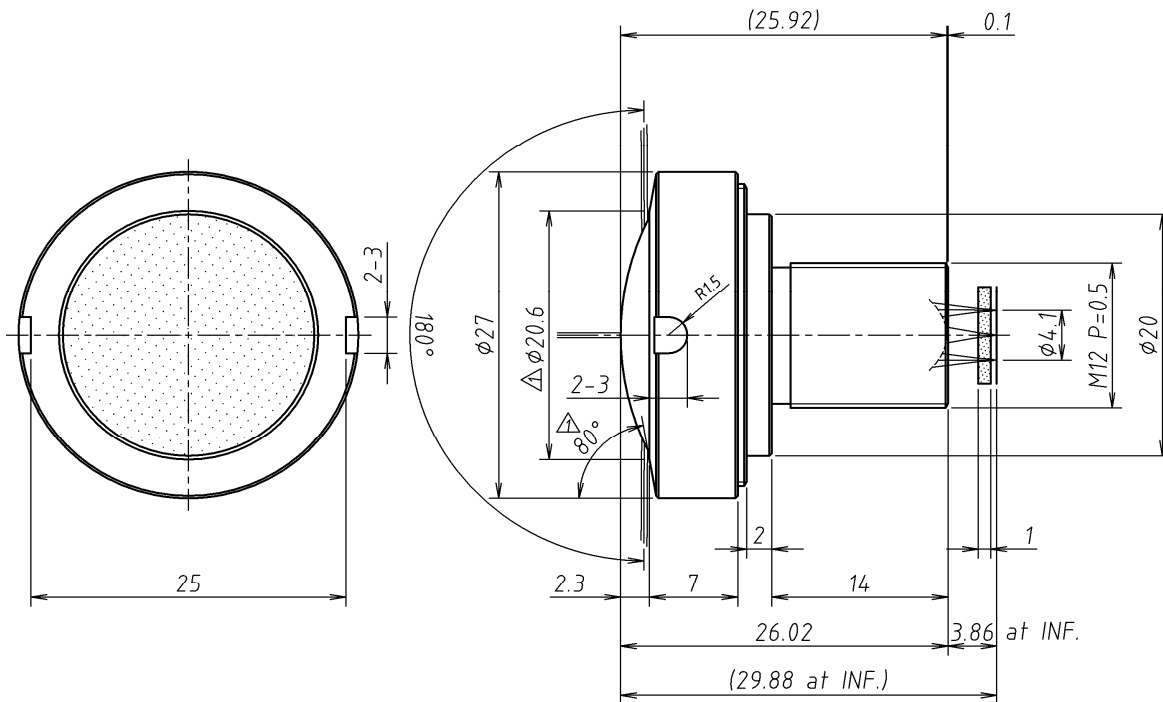

# L1028KDRW

f = 1.05mm F2.8 Megapixel lens  
 for 1/2.5 type Format Board Cameras, Fisheye, No Iris, IP66(L1)  
 IR corrective

1/2.5  
inch

Model No.	L1028KDRW		Effective	Front	φ 20mm	
Focal Length	1.05mm		Lens Aperture	Rear	φ 5.4mm	
Max. Aperture Ratio	1:2.8		Distortion		-96.66%	
Image Size at 180°	φ 4.1		Back Focal Length		3.62mm	
Operation Range	Iris	-		Flange Back Length		-
	Focus	0.05m - Inf.		Mount		M12 P=0.5mm
Object Dimention at M.O.D.	1/2.5 type	-		Dimensions		φ 27mm x 26.02mm
	1/3 type	-		Weight		17.3g
Coating	MgF2 Single Coat (All Surfaces λ = 510nm)					
Angle of View (Peripheral light amount 50%)	D	1/2.5 type	-	1/3 type	-	1/4 type
	H	Fisheye	-	-	180.0°	180.0°
	V	-	180.0°	-	163.2°	130.2°

M12 P=0.5

**Dimensions**

ImmerVision Enables Compatible.

Specification is subject to change without any notice.

01/07/2014