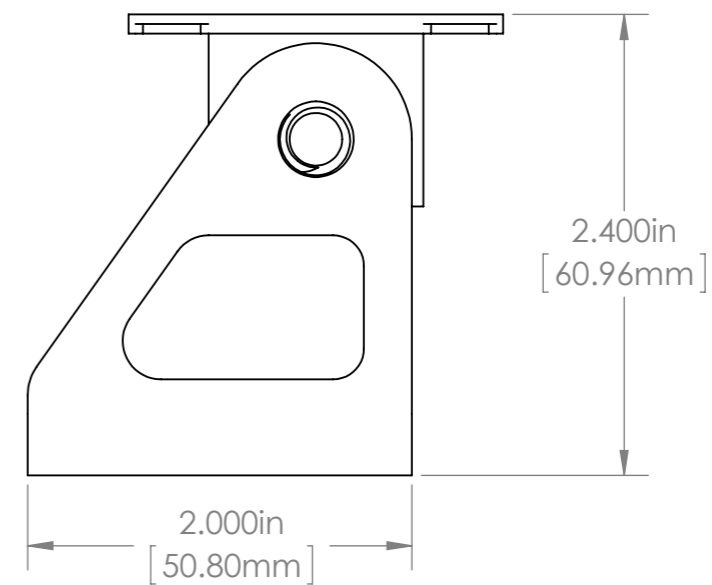

MOUNTING PATTERN

945 East 11<sup>th</sup> Avenue Tampa, FL 33605

Phone: (813) 984-0125

Contact: Sales@pyramidimaging.com

<https://pyramidimaging.com>

UNLESS OTHERWISE SPECIFIED: DIMENSIONS ARE IN INCHES SURFACE FINISH: TOLERANCES: .000= +/- 0.005" .00= +/- 0.010"				FINISH: DEBUR AND BREAK SHARP EDGES	
DRAWN		NAME	SIGNATURE	DATE	
CHK'D		OLSON		12/6/2013	
APP'VD					
MFG					
Q.A					
NOTES:					
NO.	CHANGE	DATE	INIT.		

TITLE:

22C-PT1 (Pan & Tilt)

DWG NO.

22C-PT1

A3

SCALE:1:1

SHEET 1 OF 1