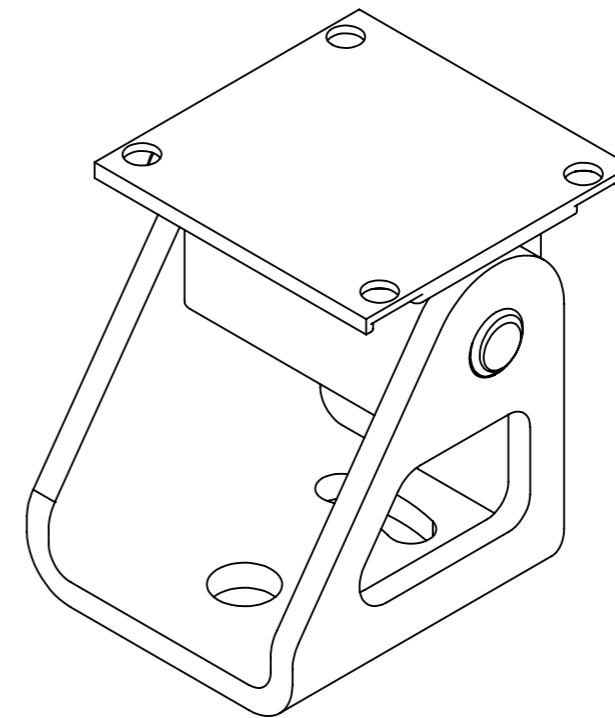

MOUNTING PATTERN

945 East 11<sup>th</sup> Avenue Tampa, FL 33605

Phone: (813) 984-0125

Contact: Sales@pyramidimaging.com

<https://pyramidimaging.com>

UNLESS OTHERWISE SPECIFIED: DIMENSIONS ARE IN INCHES SURFACE FINISH: TOLERANCES: .000= +/- 0.005" .00= +/- 0.010"				FINISH: DEBUR AND BREAK SHARP EDGES	
DRAWN		NAME	SIGNATURE	DATE	
CHK'D		OLSON		12/6/2013	
APP'VD					
MFG					
Q.A					
NOTES:					
NO.	CHANGE	DATE	INIT.		

TITLE:

22C-PT1 (Pan & Tilt)

DWG NO.

22C-PT1

A3

SCALE:1:1

SHEET 1 OF 1