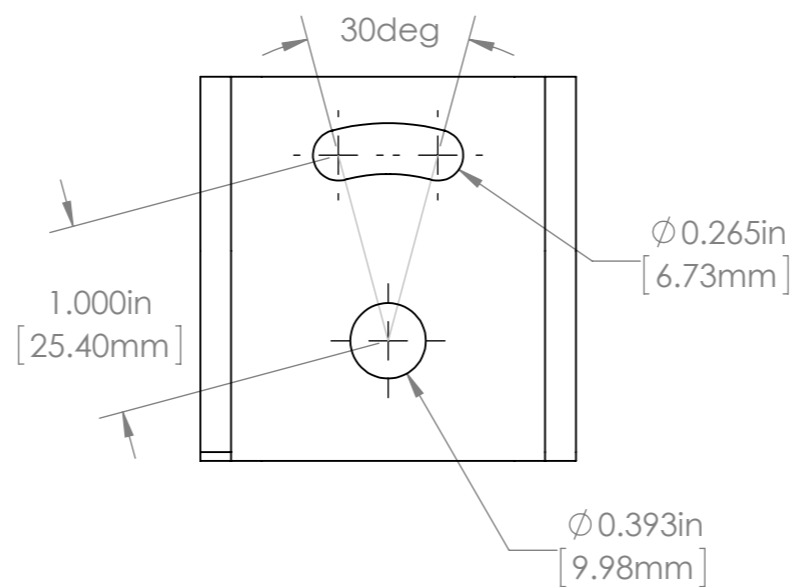

MOUNTING PATTERN

945 East 11<sup>th</sup> Avenue Tampa, FL 33605

Phone: (813) 984-0125

Contact: Sales@pyramidimaging.com

<https://pyramidimaging.com>

UNLESS OTHERWISE SPECIFIED: DIMENSIONS ARE IN INCHES SURFACE FINISH: TOLERANCES: .000= +/- 0.005" .00= +/- 0.010"				FINISH: DEBUR AND BREAK SHARP EDGES	
DRAWN		NAME	SIGNATURE	DATE	
CHK'D		OLSON		12/6/2013	
APP'VD					
MFG					
Q.A					
NOTES:					
NO.	CHANGE	DATE	INIT.		

TITLE:

22C-PT1 (Pan & Tilt)

DWG NO.

22C-PT1

A3

SCALE:1:1

SHEET 1 OF 1