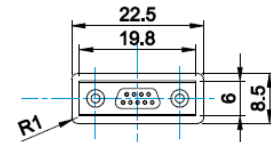

Description:

Straight Micro-D
to USB-A