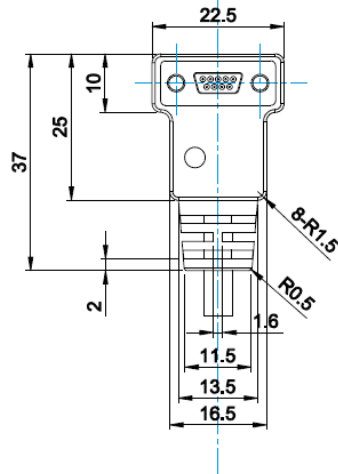

Description:

Straight Micro-D
to USB-A