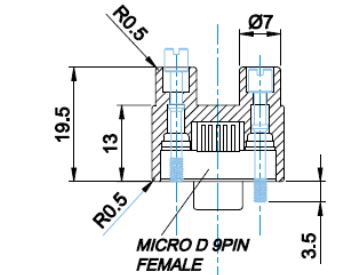

Description:

Straight Micro-D
to USB-A