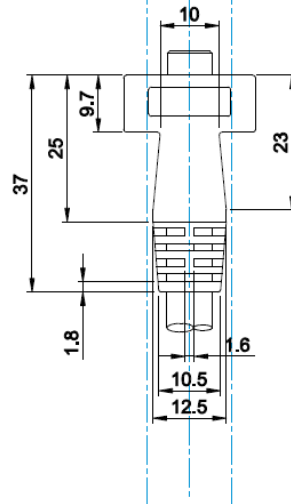

Description:

Straight Micro-D
to USB-A