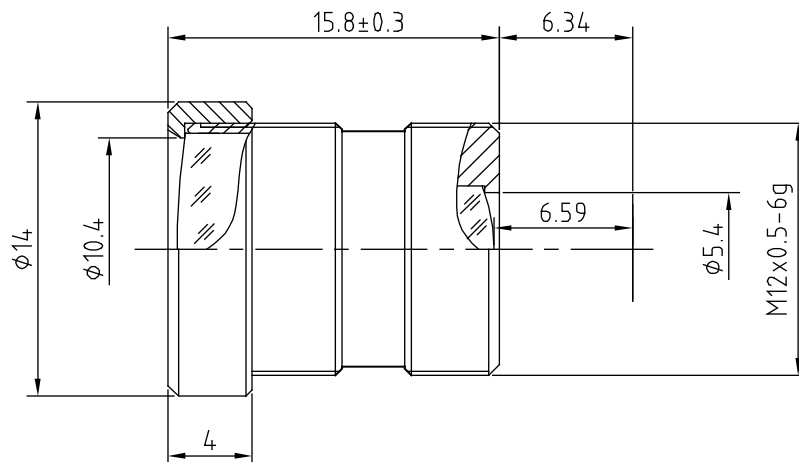

Lens Evetar M13B1618 F1.8 f16mm 1/3"

Order Numbers

- 2000035183 (without IR cut filter)
- 2000035184 (with IR cut filter)

Key Features

- S-mount lens with optimum price/performance ratio
- 1/3" lens with fixed focal length of 16.0 mm and fixed iris of f/1.8
- Available with IR cut filter (for color cameras) or without IR cut filter (for mono cameras)

Technical Specifications	
Image Circle	1/3"
Focal Length	16.0 mm
Aperture	f/1.8
Iris Type	fixed
MOD	200 mm
Resolution	MP
Angle of View (D / H / V)	21° / 16.4° / 12.5°
Back Focal Length	6.59 mm
Mount	M12x0.5-6g

(Dimensions in mm)