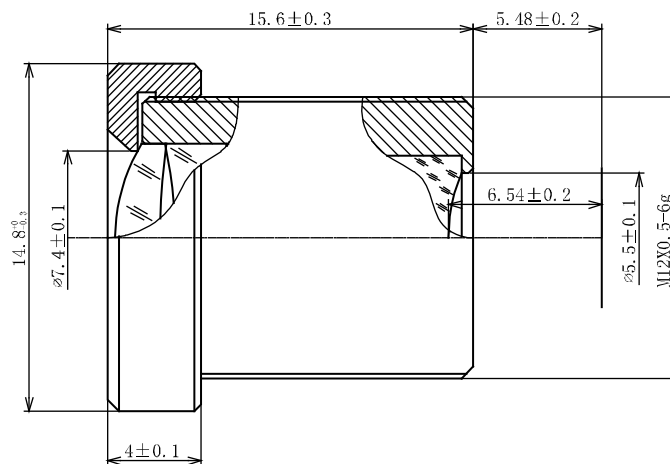

Lens Evetar M13B1218 F1.8 f12mm 1/3"

Order Numbers

- 2000035181 (without IR cut filter)
- 2000035182 (with IR cut filter)

Key Features

- S-mount lens with optimum price/performance ratio
- 1/3" lens with fixed focal length of 12.0 mm and fixed iris of f/1.8
- Available with IR cut filter (for color cameras) or without IR cut filter (for mono cameras)

Technical Specifications	
Image Circle	1/3"
Focal Length	12.0 mm
Aperture	f/1.8
Iris Type	fixed
MOD	200 mm
Resolution	MP
Angle of View (D / H / V)	28.4° / 22.7° / 17.2°
Back Focal Length	6.54 mm
Mount	M12x0.5-6g

(Dimensions in mm)