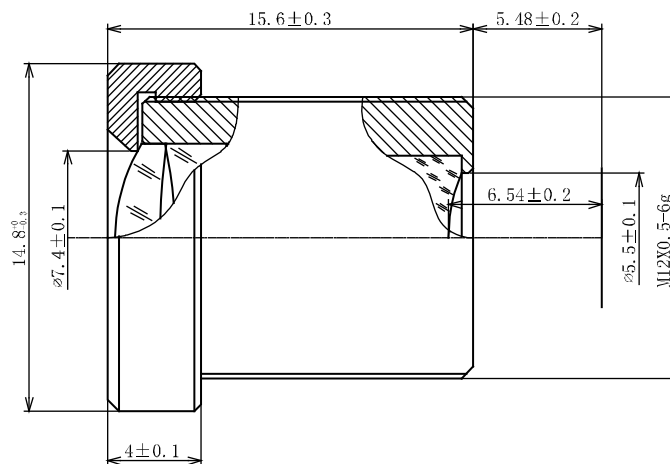

### Order Numbers

- 2000035181 (without IR cut filter)
- 2000035182 (with IR cut filter)

### Key Features

- S-mount lens with optimum price/performance ratio
- 1/3" lens with fixed focal length of 12.0 mm and fixed iris of f/1.8
- Available with IR cut filter (for color cameras) or without IR cut filter (for mono cameras)

Technical Specifications	
Image Circle	1/3"
Focal Length	12.0 mm
Aperture	f/1.8
Iris Type	fixed
MOD	200 mm
Resolution	MP
Angle of View (D / H / V)	28.4° / 22.7° / 17.2°
Back Focal Length	6.54 mm
Mount	M12x0.5-6g

(Dimensions in mm)