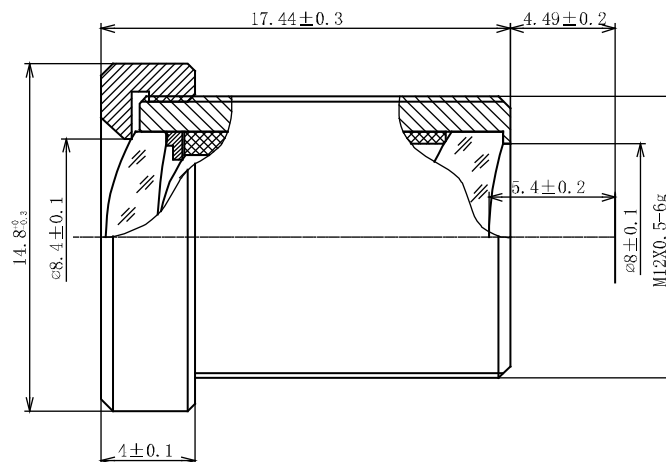

Lens Evetar M13B0818 F1.8 f8mm 1/3"

Order Numbers

- 2000035179 (without IR cut filter)
- 2000035180 (with IR cut filter)

Key Features

- S-mount lens with optimum price/performance ratio
- 1/3" lens with fixed focal length of 8.0 mm and fixed iris of f/1.8
- Available with IR cut filter (for color cameras) or without IR cut filter (for mono cameras)

Technical Specifications	
Image Circle	1/3"
Focal Length	8.0 mm
Aperture	f/1.8
Iris Type	fixed
MOD	200 mm
Resolution	MP
Angle of View (D / H / V)	45° / 35.5° / 26°
Back Focal Length	5.4 mm
Mount	M12x0.5-6g

(Dimensions in mm)