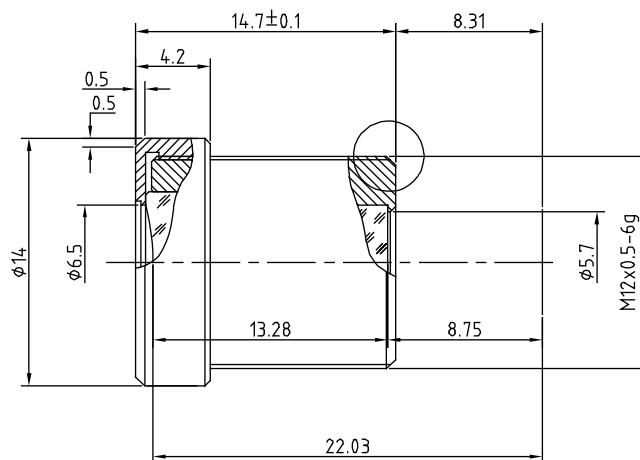

Lens Evetar M13B0618 F1.8 f6mm 1/3"

Order Numbers

- 2000035177 (without IR cut filter)
- 2000035178 (with IR cut filter)

Key Features

- S-mount lens with optimum price/performance ratio
- 1/3" lens with fixed focal length of 6.0 mm and fixed iris of f/1.8
- Available with IR cut filter (for color cameras) or without IR cut filter (for mono cameras)

Technical Specifications	
Image Circle	1/3"
Focal Length	6.0 mm
Aperture	f/1.8
Iris Type	fixed
MOD	200 mm
Resolution	MP
Angle of View (D / H / V)	60° / 48° / 34.5°
Back Focal Length	8.75 mm
Mount	M12x0.5-6g

(Dimensions in mm)