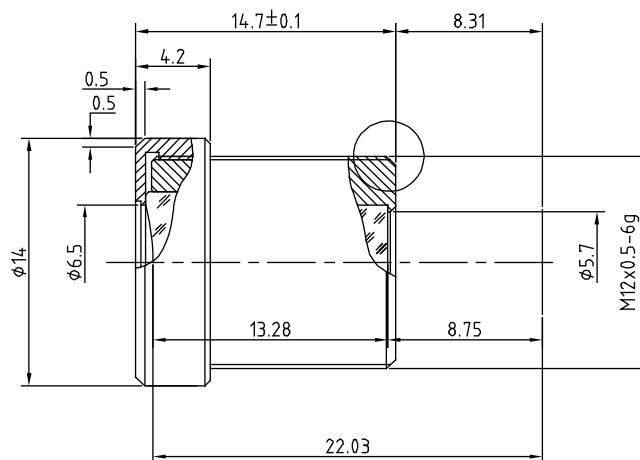

### Order Numbers

- 2000035177 (without IR cut filter)
- 2000035178 (with IR cut filter)

### Key Features

- S-mount lens with optimum price/performance ratio
- 1/3" lens with fixed focal length of 6.0 mm and fixed iris of f/1.8
- Available with IR cut filter (for color cameras) or without IR cut filter (for mono cameras)

Technical Specifications	
Image Circle	1/3"
Focal Length	6.0 mm
Aperture	f/1.8
Iris Type	fixed
MOD	200 mm
Resolution	MP
Angle of View (D / H / V)	60° / 48° / 34.5°
Back Focal Length	8.75 mm
Mount	M12x0.5-6g

(Dimensions in mm)