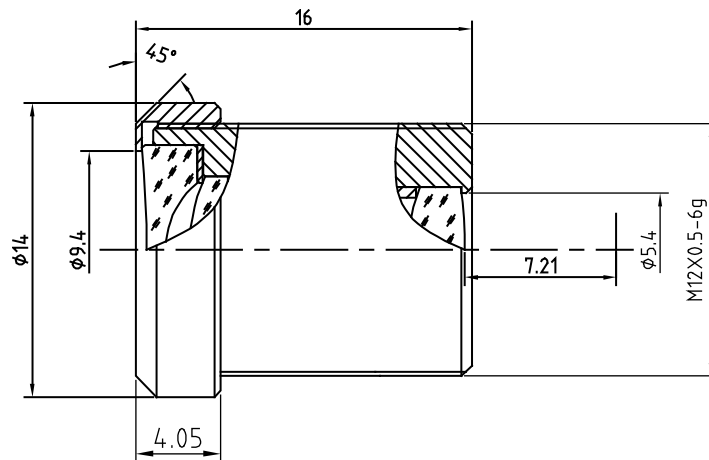

Lens Evetar M13B04218 F1.8 f4.2mm 1/3"

Order Numbers

- 2000035175 (without IR cut filter)
- 2000035176 (with IR cut filter)

Key Features

- S-mount lens with optimum price/performance ratio
- 1/3" lens with fixed focal length of 4.2 mm and fixed iris of f/1.8
- Available with IR cut filter (for color cameras) or without IR cut filter (for mono cameras)

Technical Specifications	
Image Circle	1/3"
Focal Length	4.2 mm
Aperture	f/1.8
Iris Type	fixed
MOD	200 mm
Resolution	MP
Angle of View (D / H / V)	89° / 71° / 49.5°
Back Focal Length	7.21 mm
Mount	M12x0.5-6g

(Dimensions in mm)