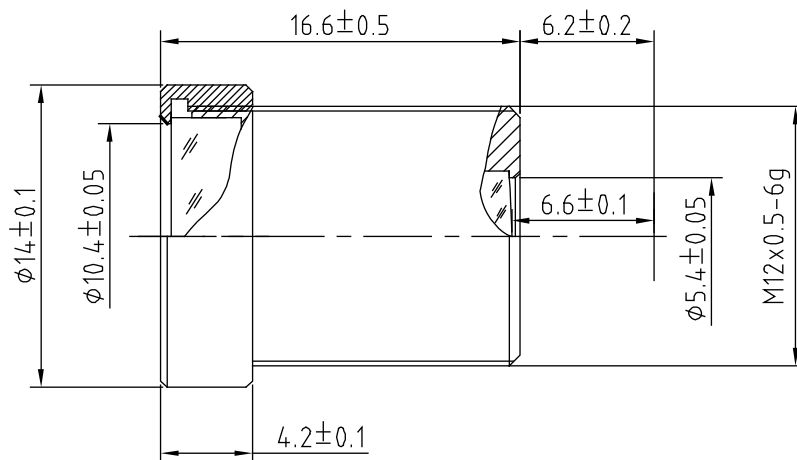

Lens Evetar M13B03618 F1.8 f3.6mm 1/3"

Order Numbers

- 2000035614** (without IR cut filter)
- 2000035615** (with IR cut filter)

Key Features

- S-mount lens with optimum price/performance ratio
- 1/3" lens with fixed focal length of 3.6 mm and fixed iris of f/1.8
- Available with IR cut filter (for color cameras) or without IR cut filter (for mono cameras)

Technical Specifications	
Image Circle	1/3"
Focal Length	3.6 mm
Aperture	f/1.8
Iris Type	fixed
MOD	200 mm
Resolution	150 lp/mm
Angle of View (D / H / V)	100.2° / 77° / 54°
Back Focal Length	6.59 mm
Mount	M12x0.5-6g

(Dimensions in mm)